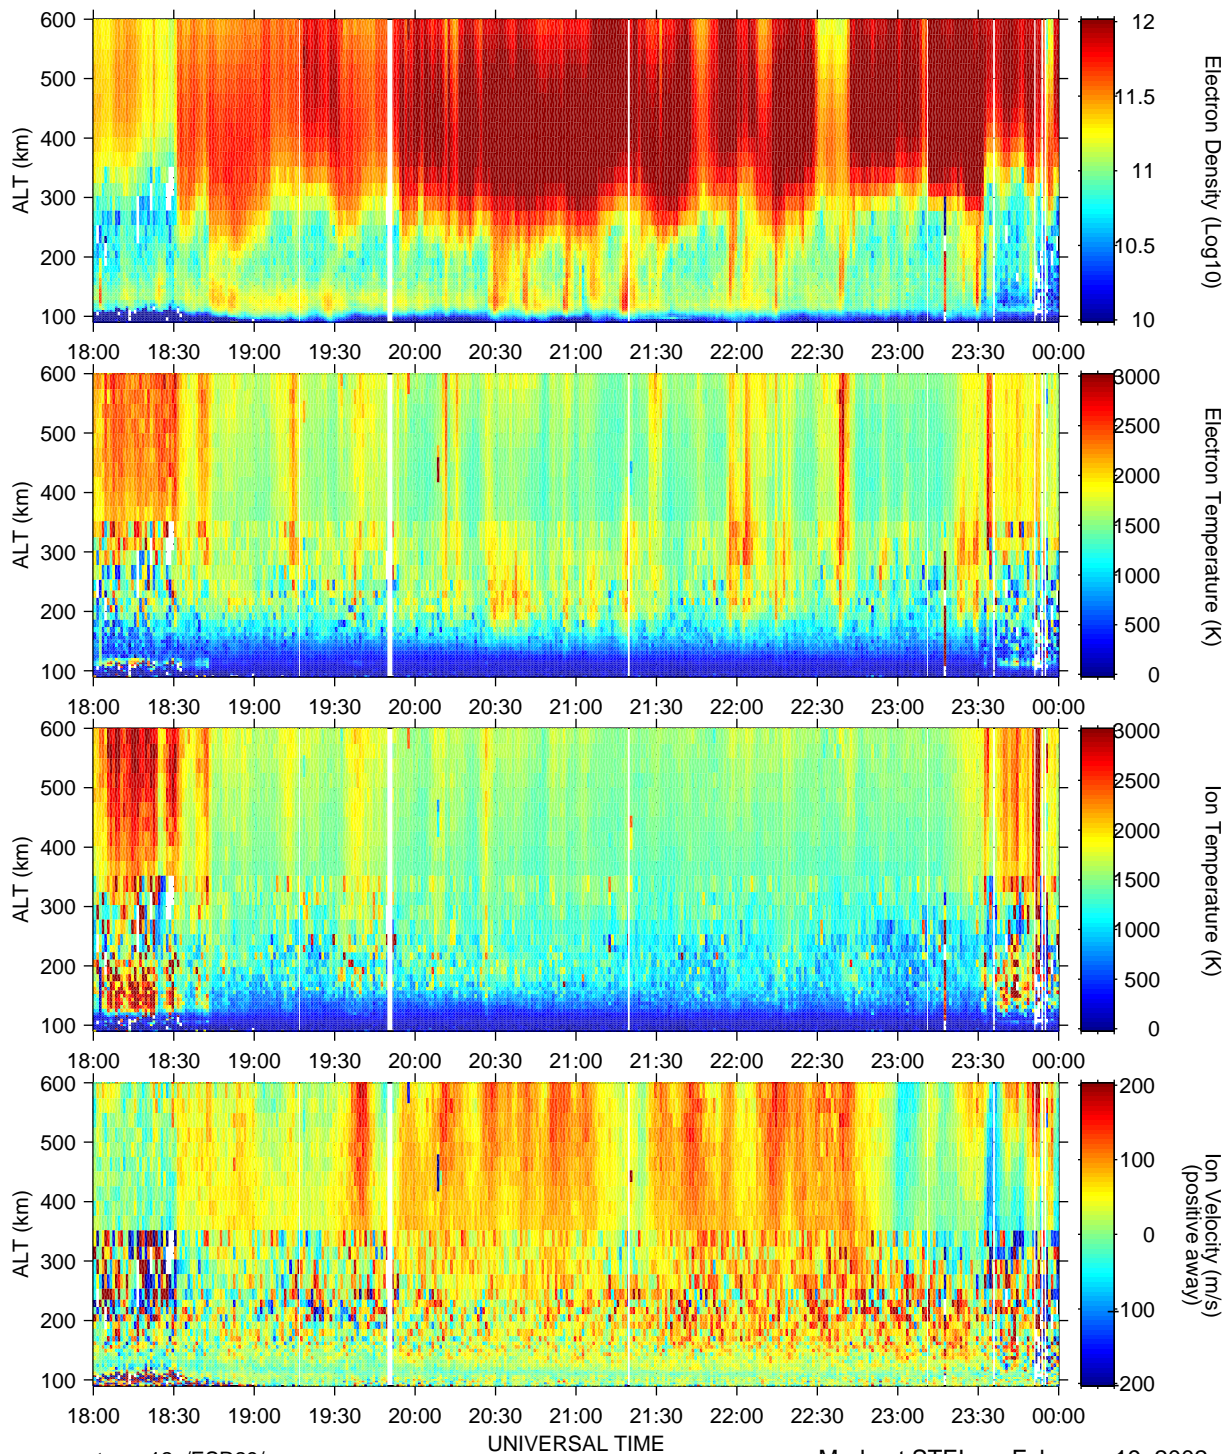

KST UHF antenna

### CP-1-L(SP-NI) on February 18, 2002

stesun12: /ESR29/

Made at STEL on February 19, 2002