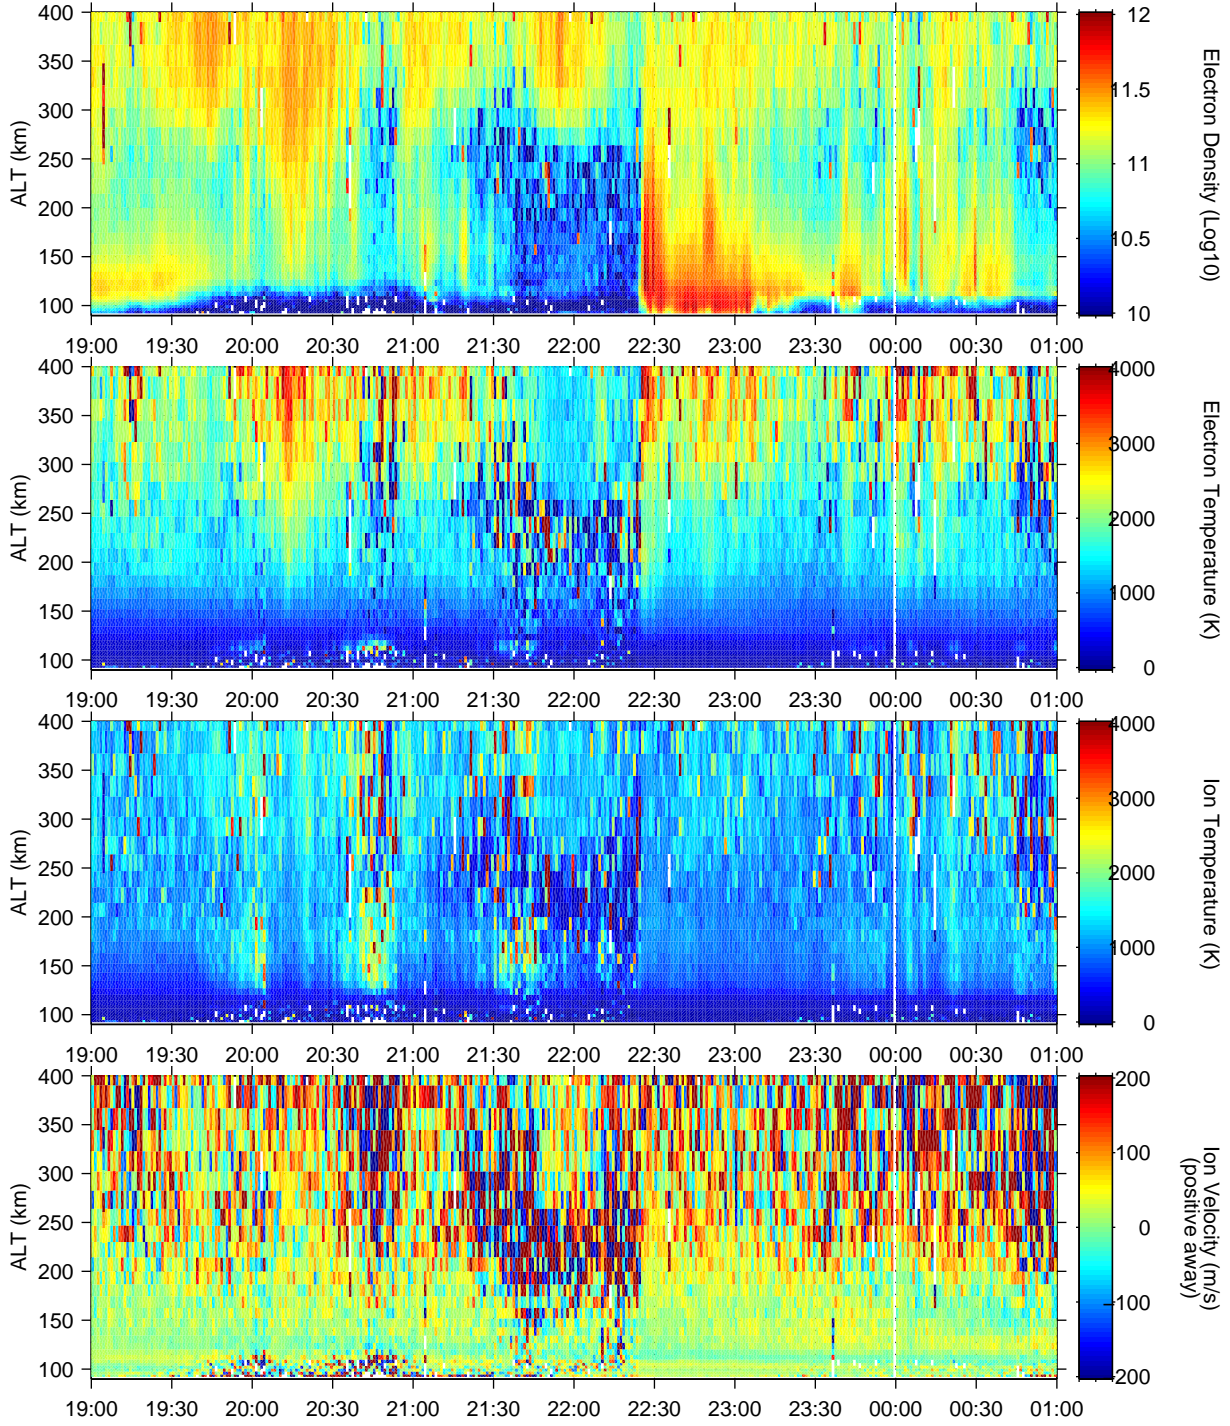

UHF

CP1 arc1 on March 3, 2003

sh2: /EISCAT05

UNIVERSAL TIME

Made at STEL on March 2, 2003: No calibration was made