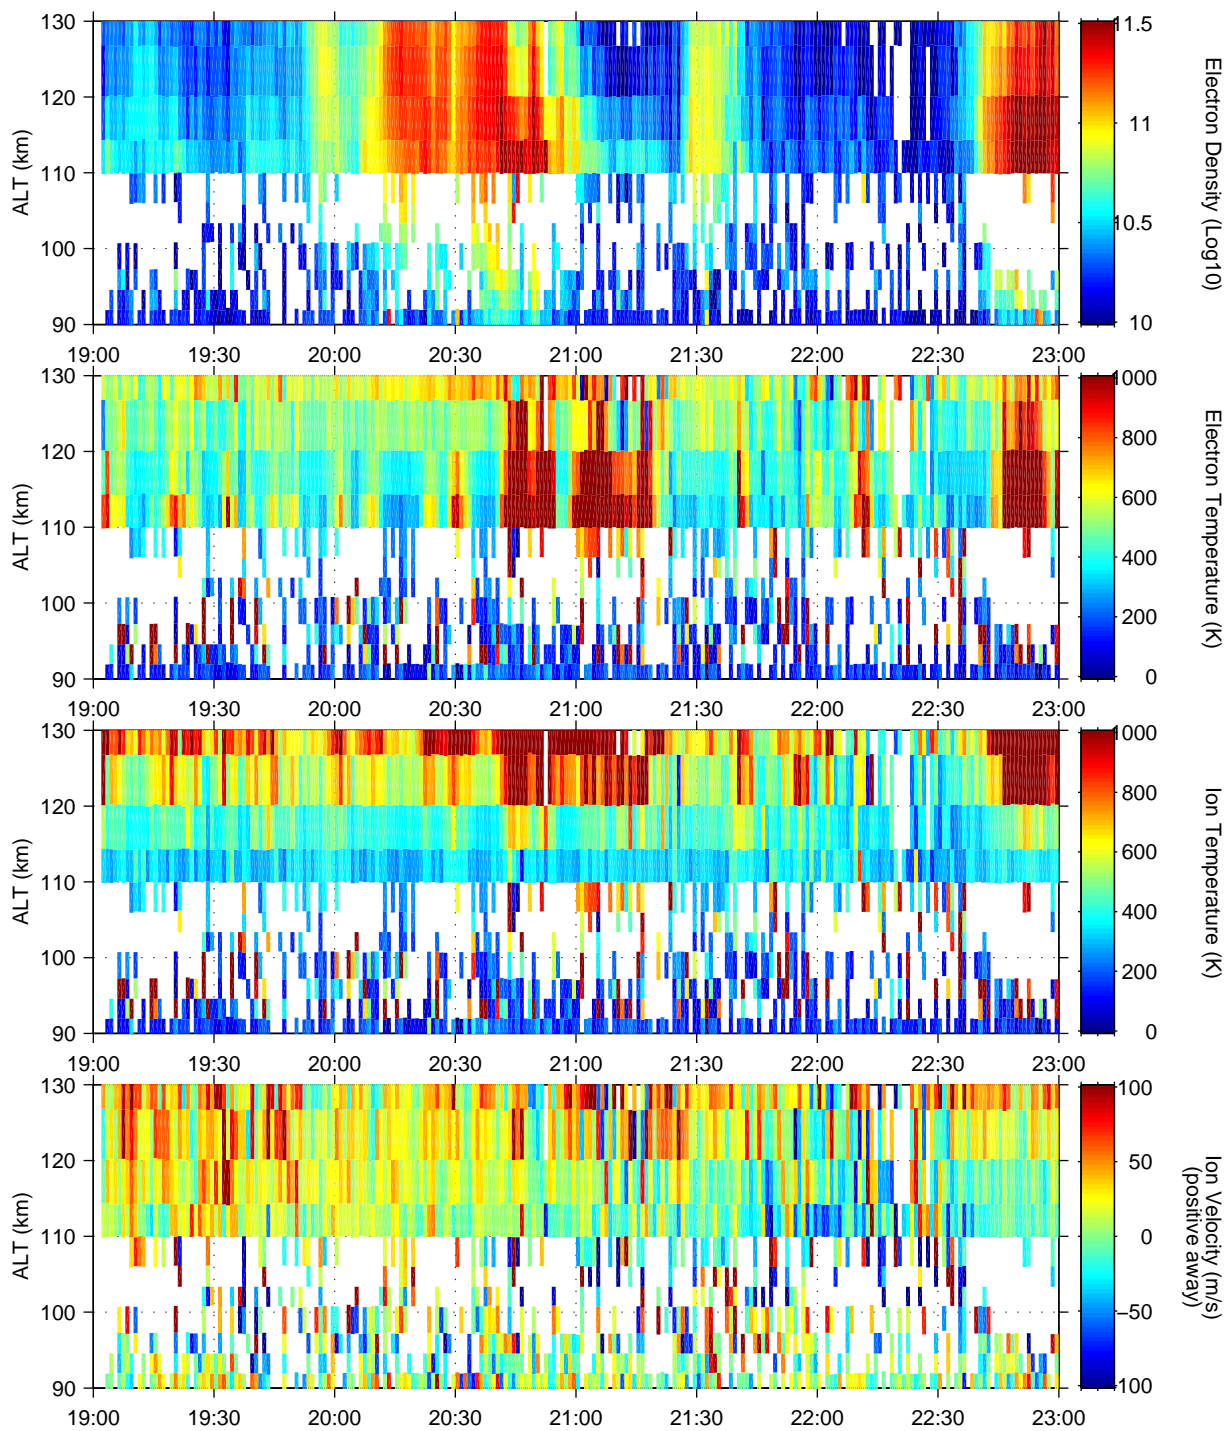

UHF

tau2pl cp1 on November 20, 2003

sh2: /EISCAT05

UNIVERSAL TIME  
Made at STEL on November 20, 2003: No Ne calibration was made yet.