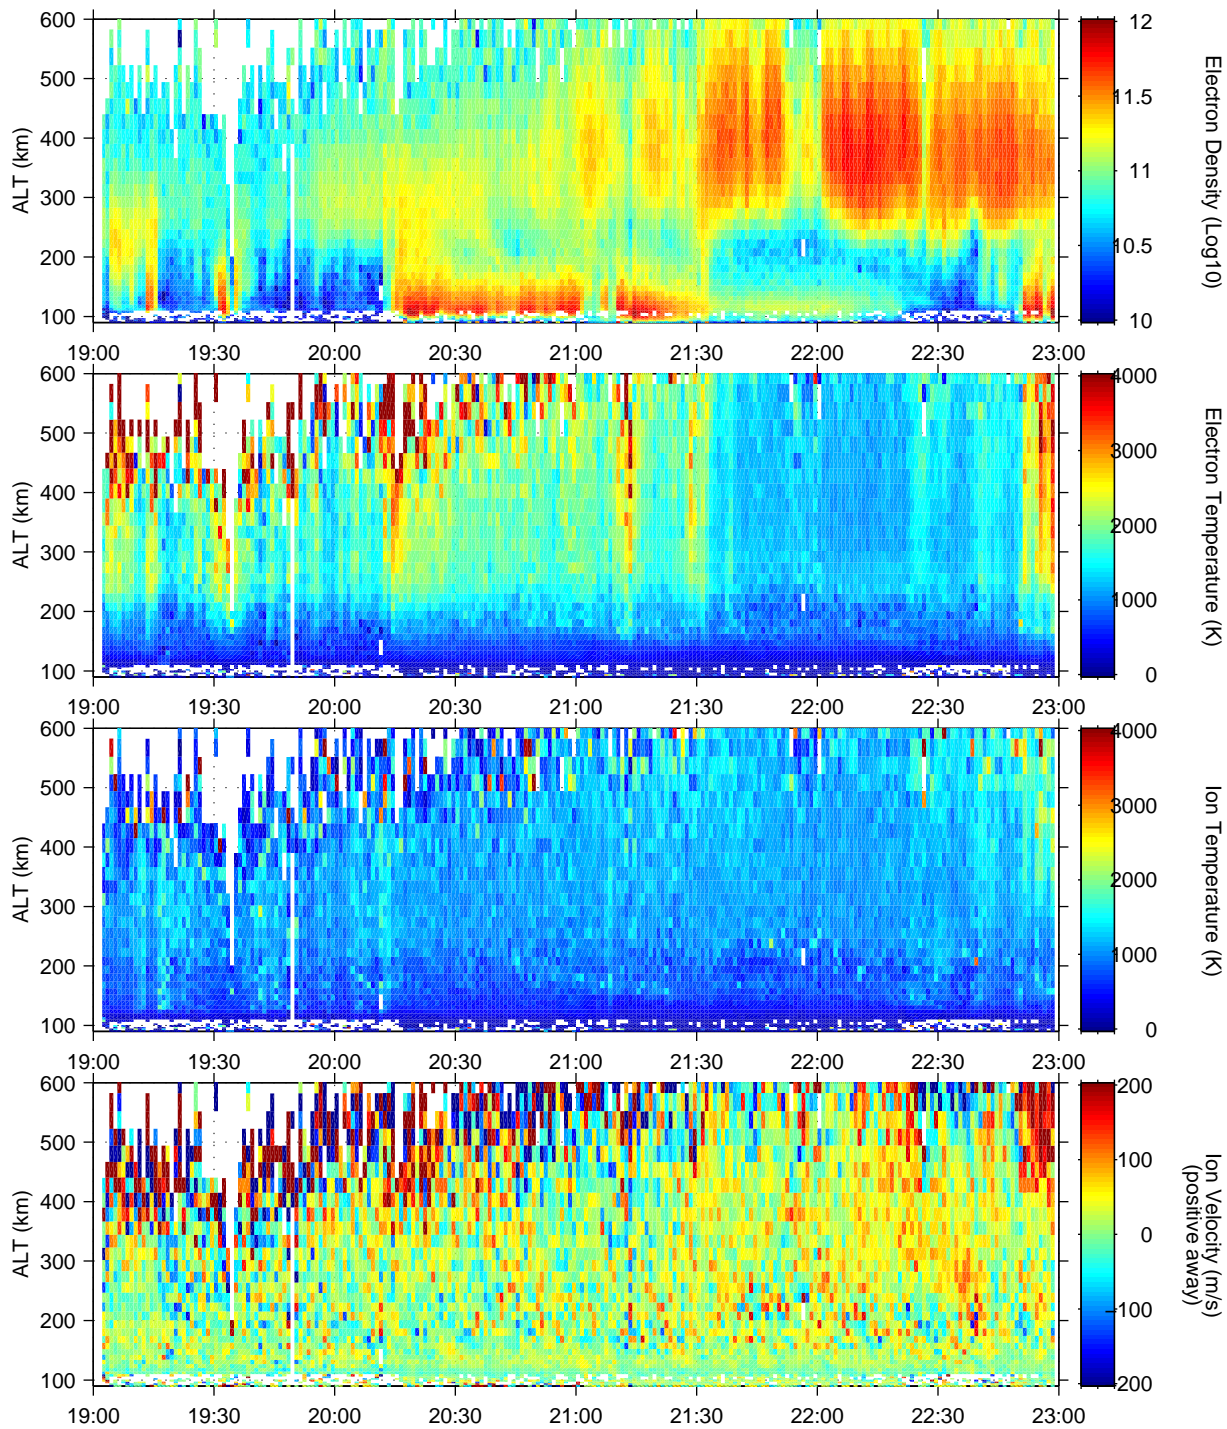

UHF

tau2pl cp1 on November 23, 2003

sh2: /EISCAT05

UNIVERSAL TIME  
Made at STEL on November 23, 2003: No Ne calibration was made yet.