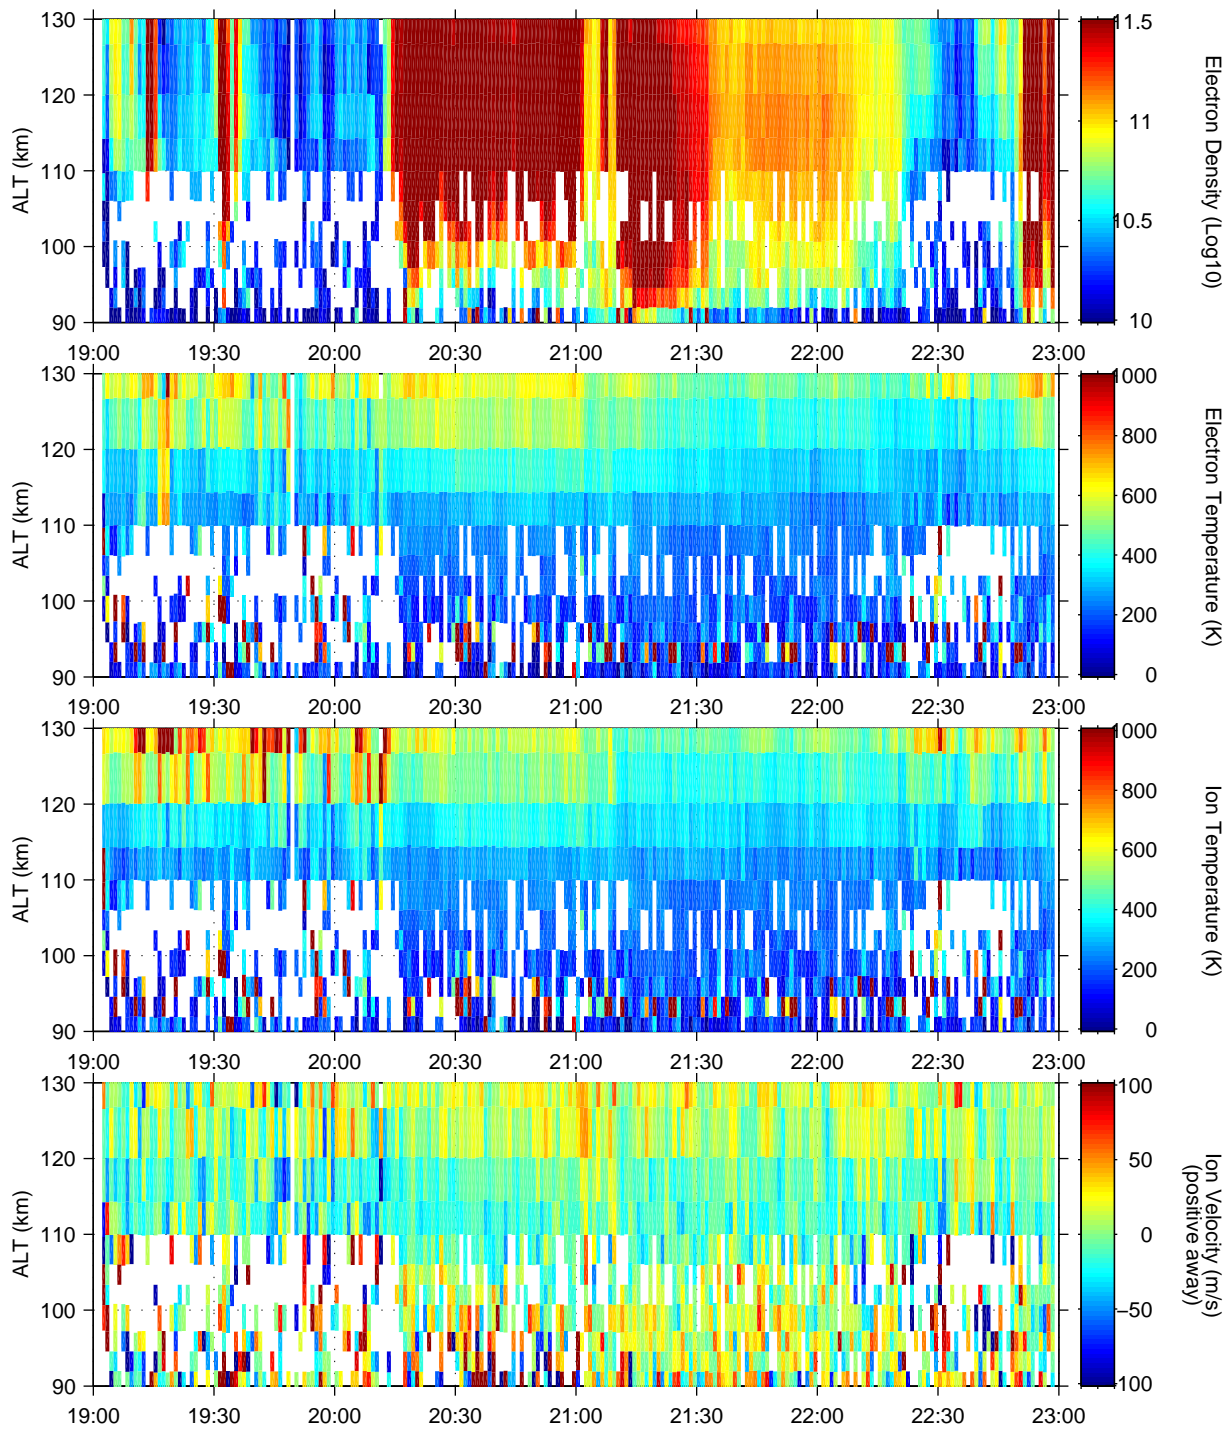

UHF

tau2pl cp1 on November 23, 2003

sh2: /EISCAT05

UNIVERSAL TIME
Made at STEL on November 23, 2003: No Ne calibration was made yet.