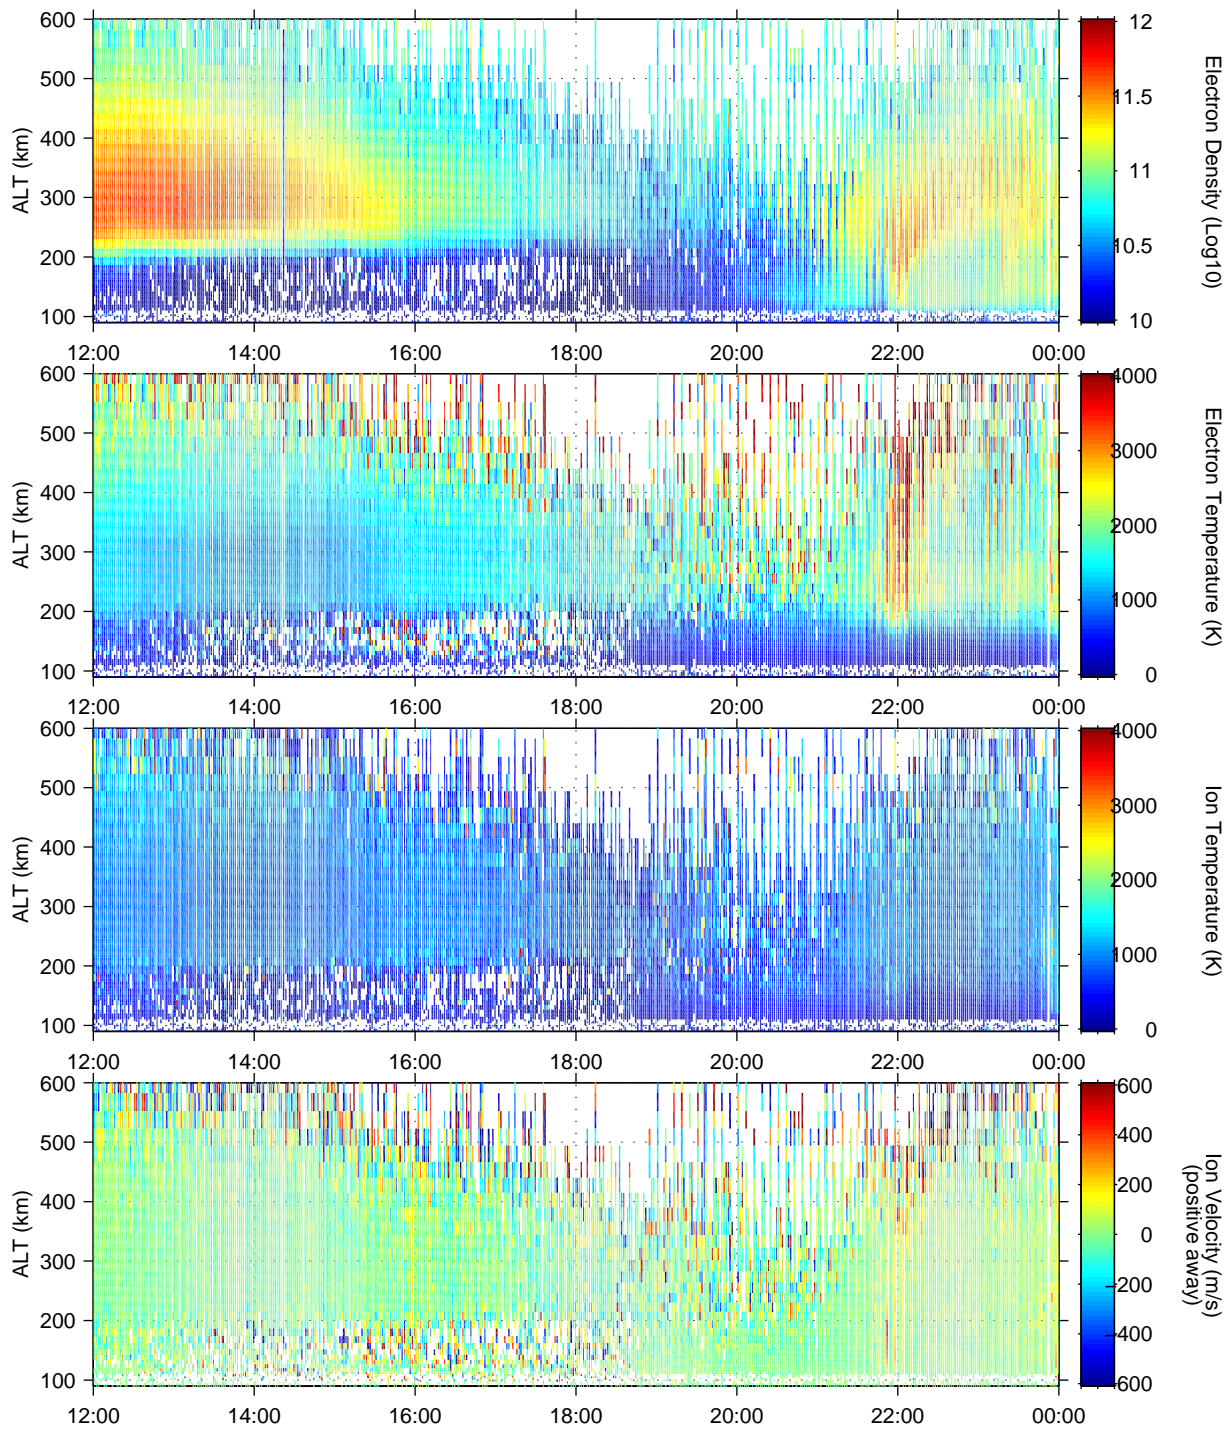

UHF

tau2pl cp2 delta campaign on December 5, 2004

shcpu1: /EISCAT00/nozawa/vizu Made at STEL on Dec 6, 2004:magic=1.1:No Ne calibration was made yet.