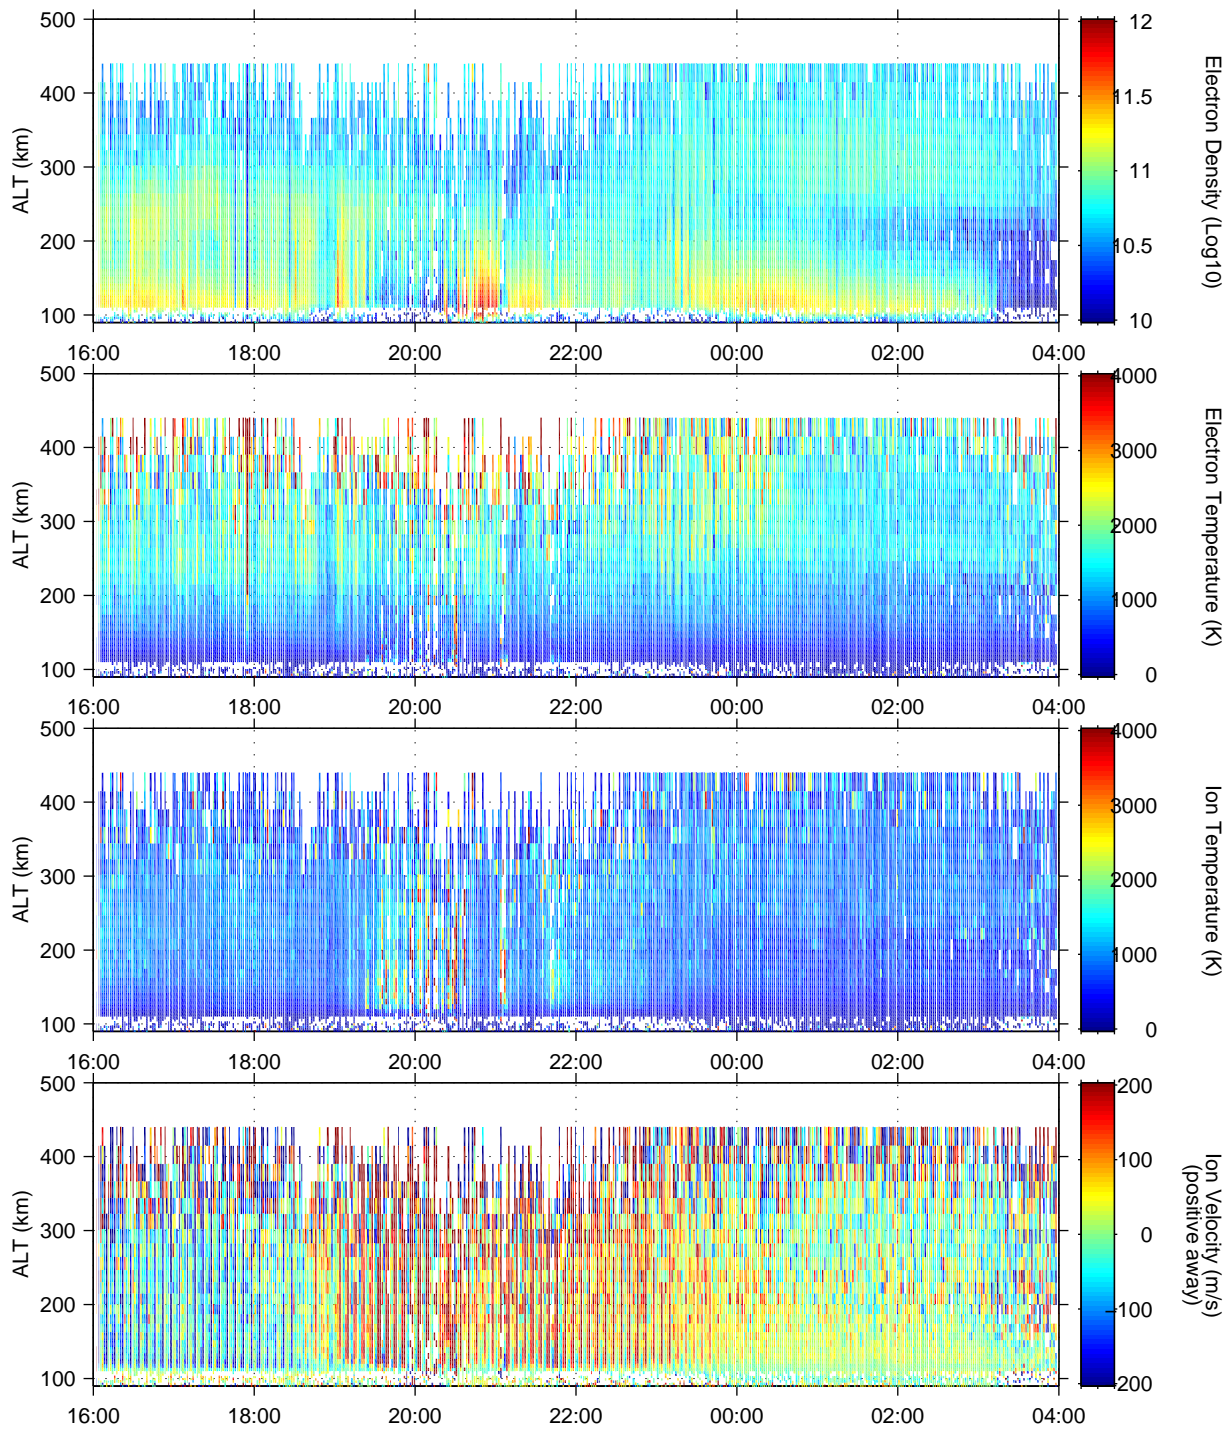

UHF tau2pl cp2 delta campaign on December 10–11, 2004

shcpu1: /EISCAT00/nozawa/vizu Made at STEL on Dec 11, 2004:magic=1.1:No Ne calibration was made yet.