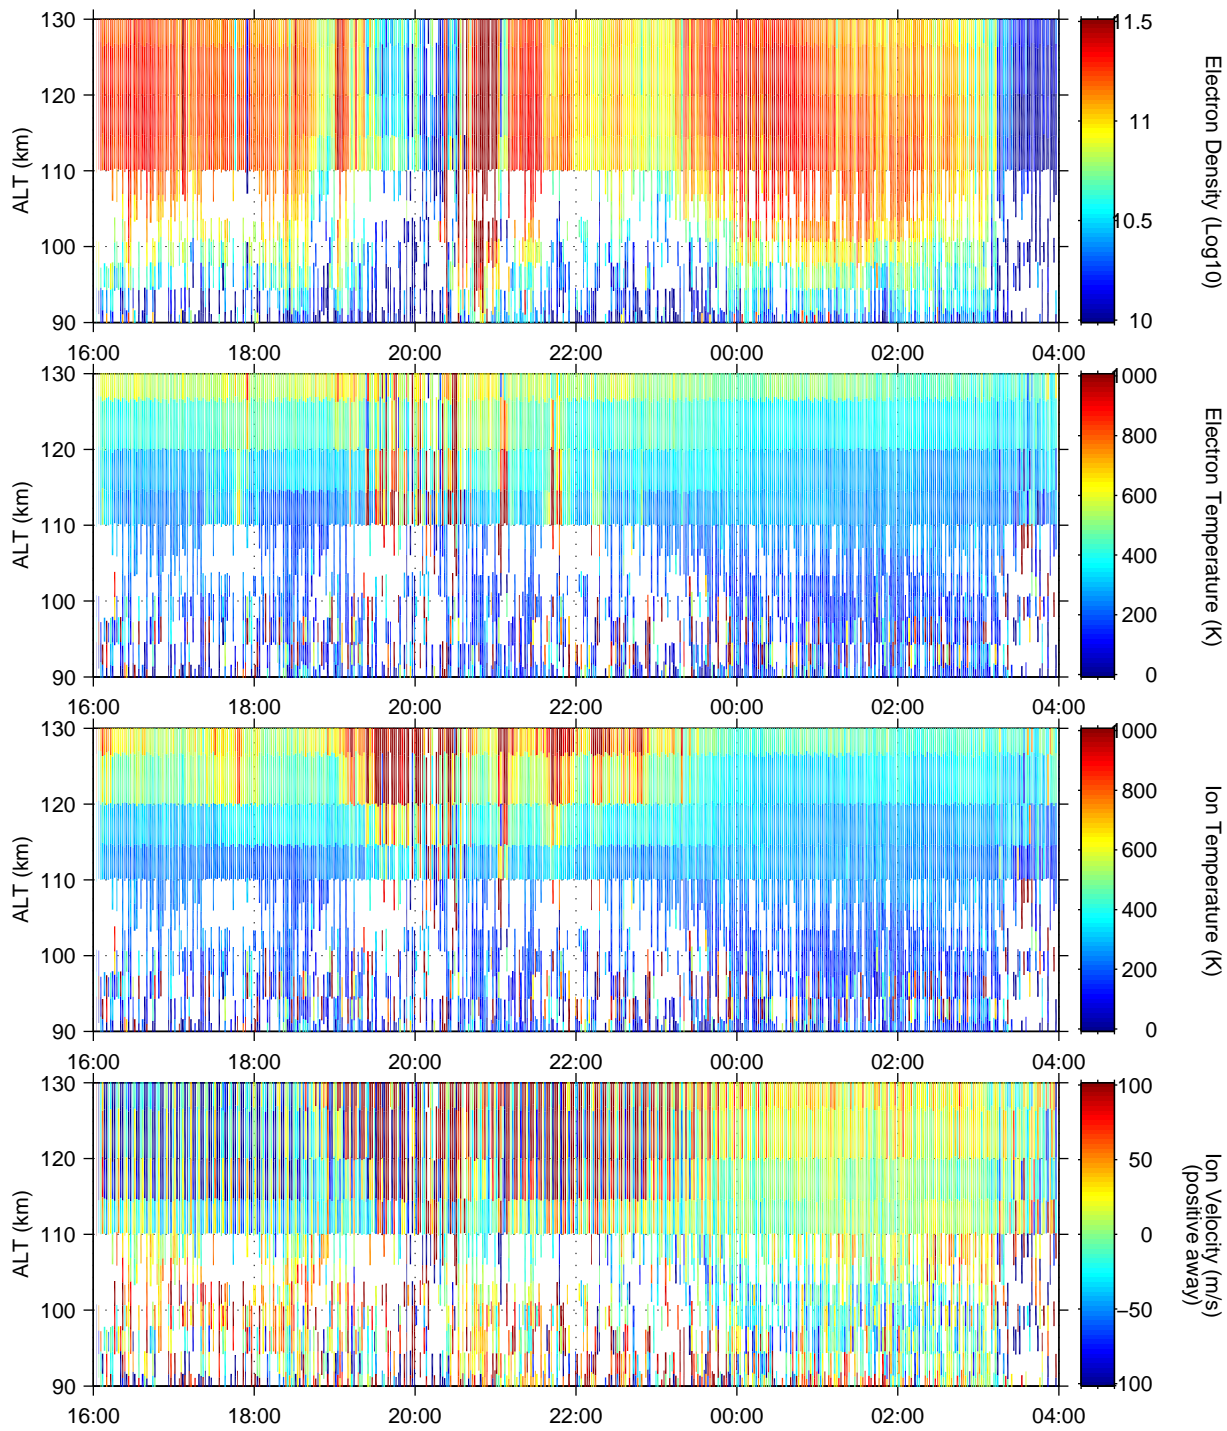

UHF tau2pl cp2 delta campaign on December 10–11, 2004

shcpu1: /EISCAT00/nozawa/vizu Made at STEL on Dec 11, 2004:magic=1.1:No Ne calibration was made yet.