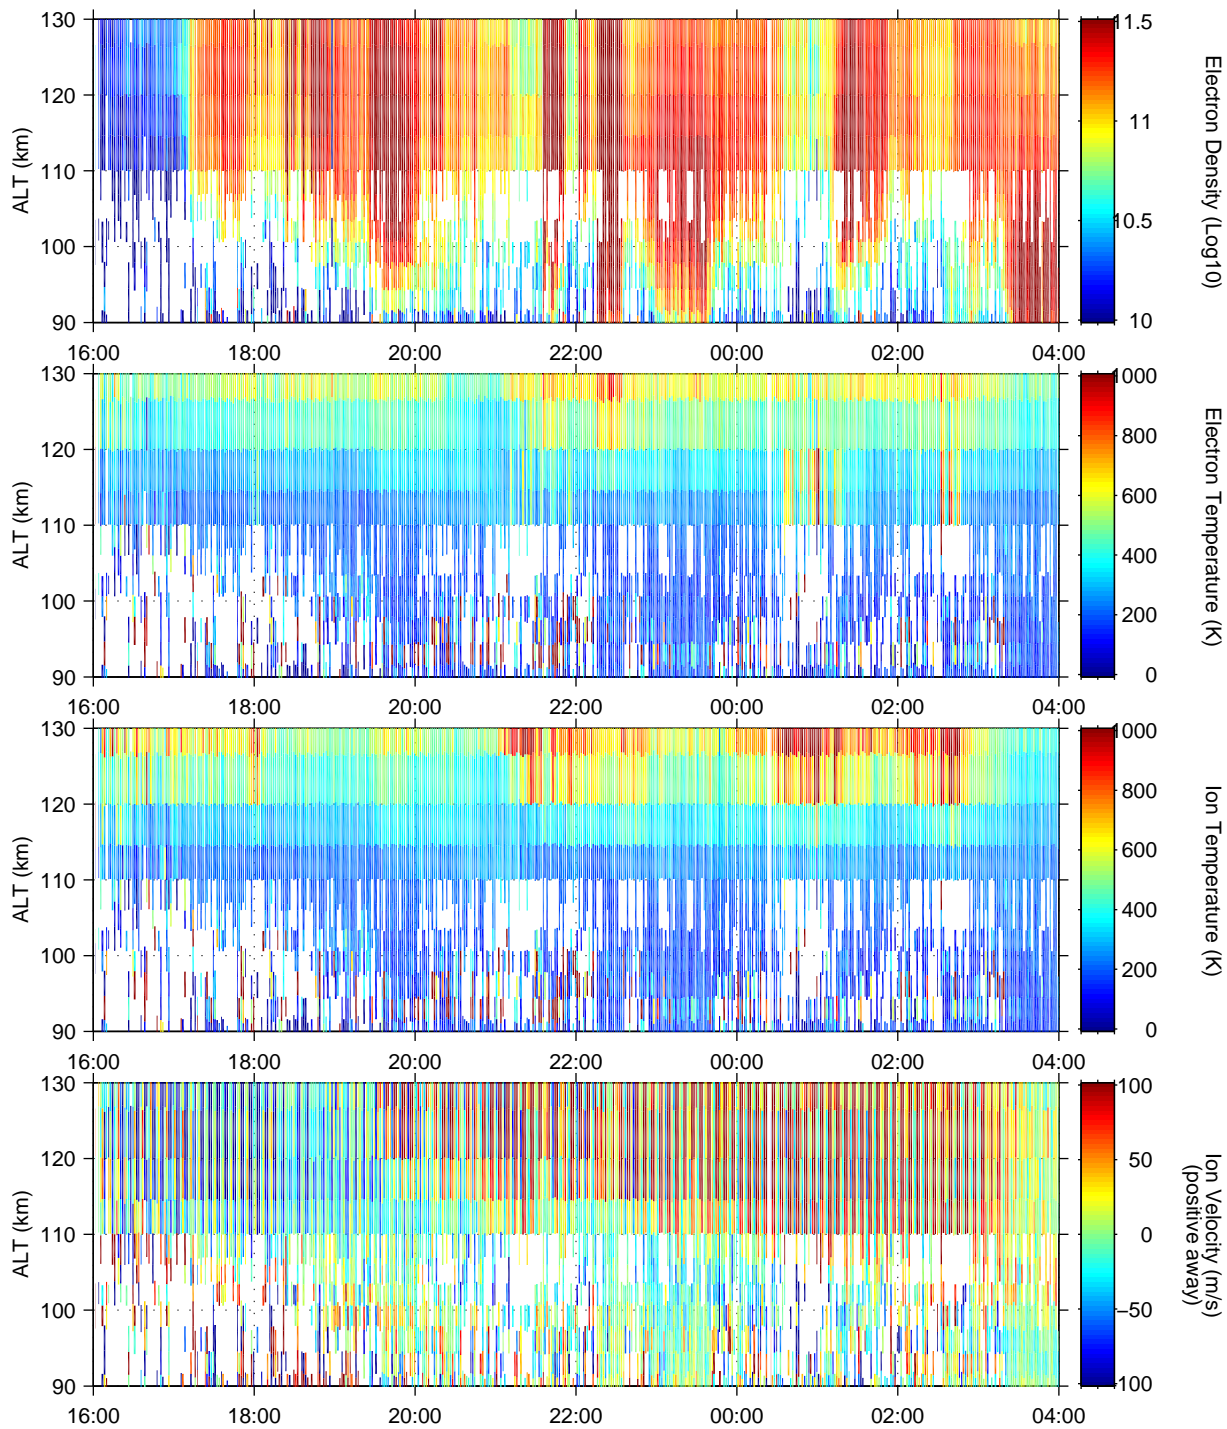

UHF tau2pl cp2 delta campaign on December 11–12, 2004

shcpu1: /EISCAT00/nozawa/vizu Made at STEL on Dec 12, 2004:magic=1.1:No Ne calibration was made yet.