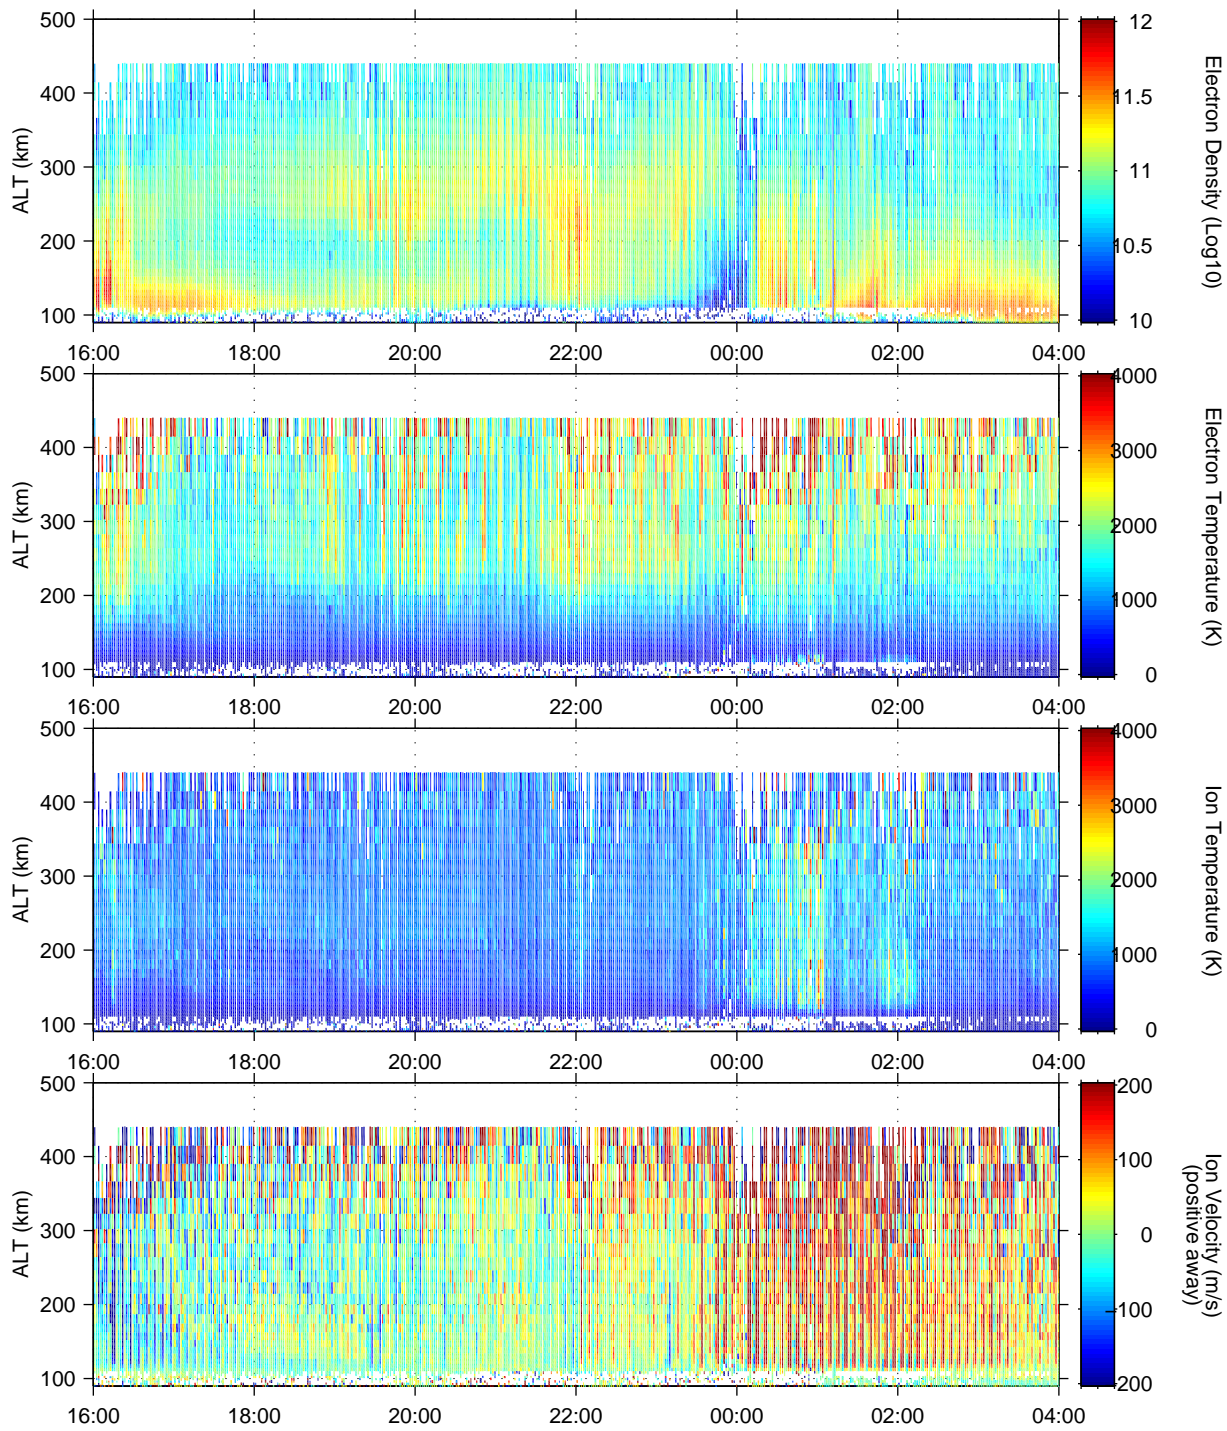

UHF

tau2pl cp2 delta campaign on December 12–13, 2004

shcpu1: /EISCAT00/nozawa/vizu Made at STEL on Dec 13, 2004:magic=1.1:No Ne calibration was made yet.