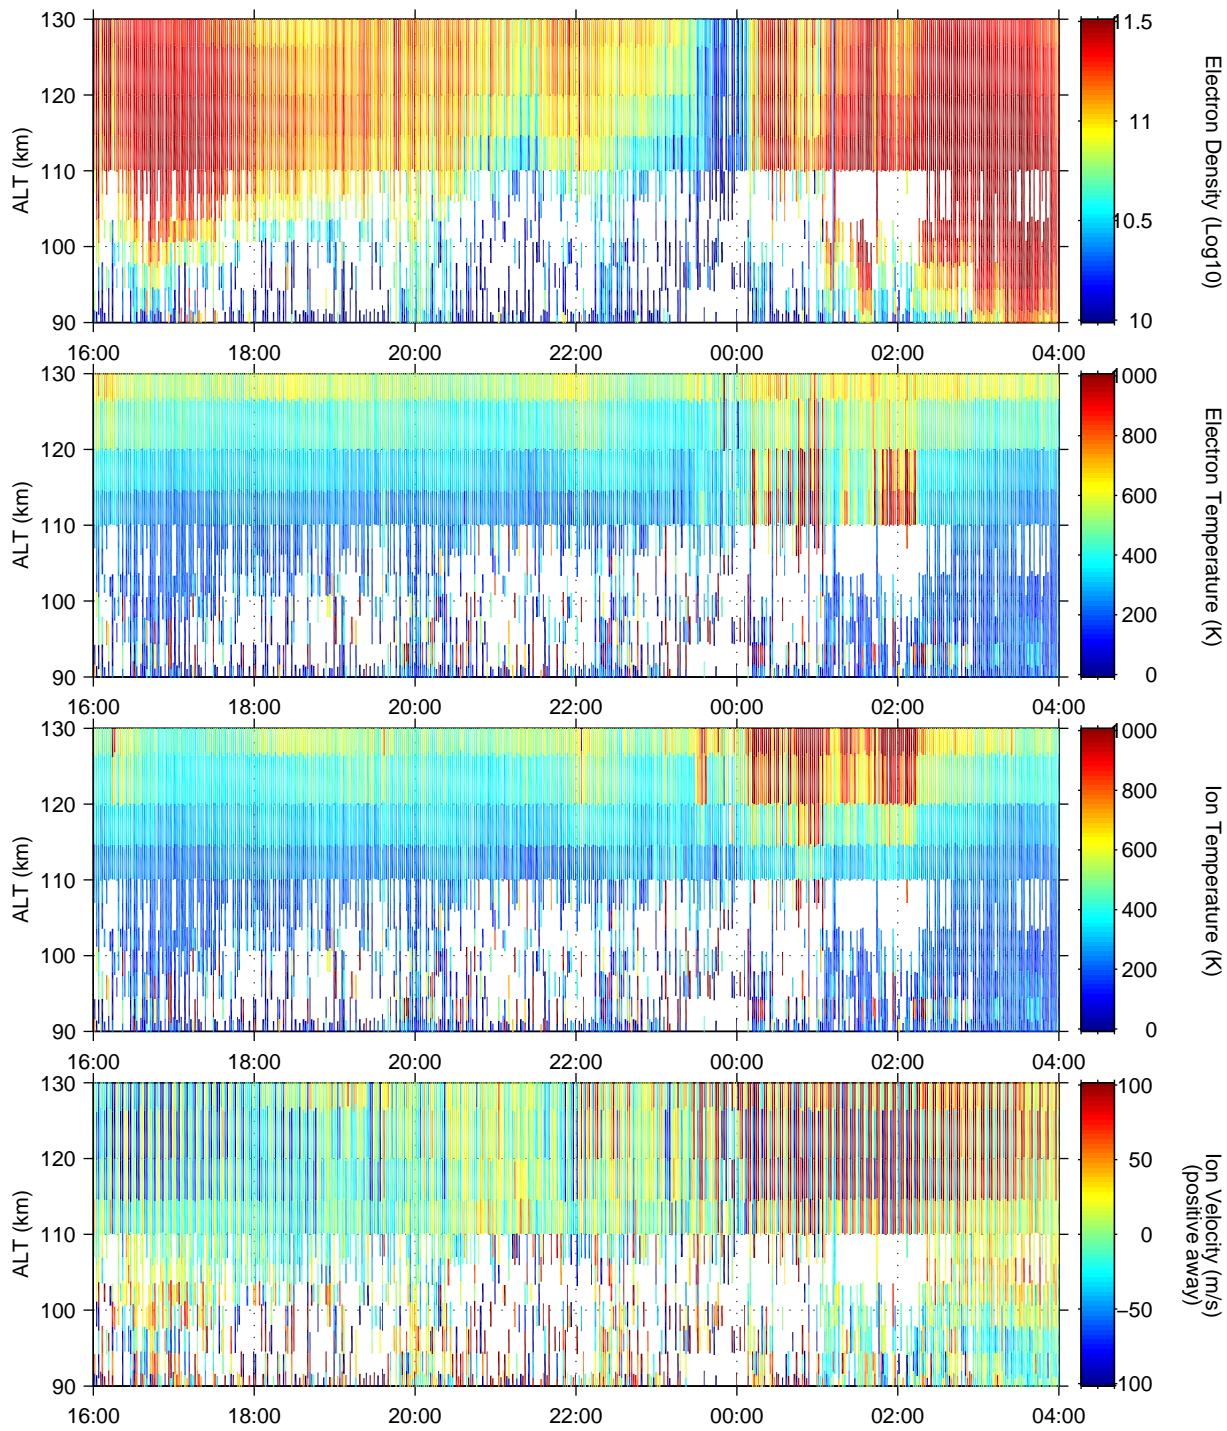

UHF tau2pl cp2 delta campaign on December 12–13, 2004

shcpu1: /EISCAT00/nozawa/vizu Made at STEL on Dec 13, 2004:magic=1.1:No Ne calibration was made yet.