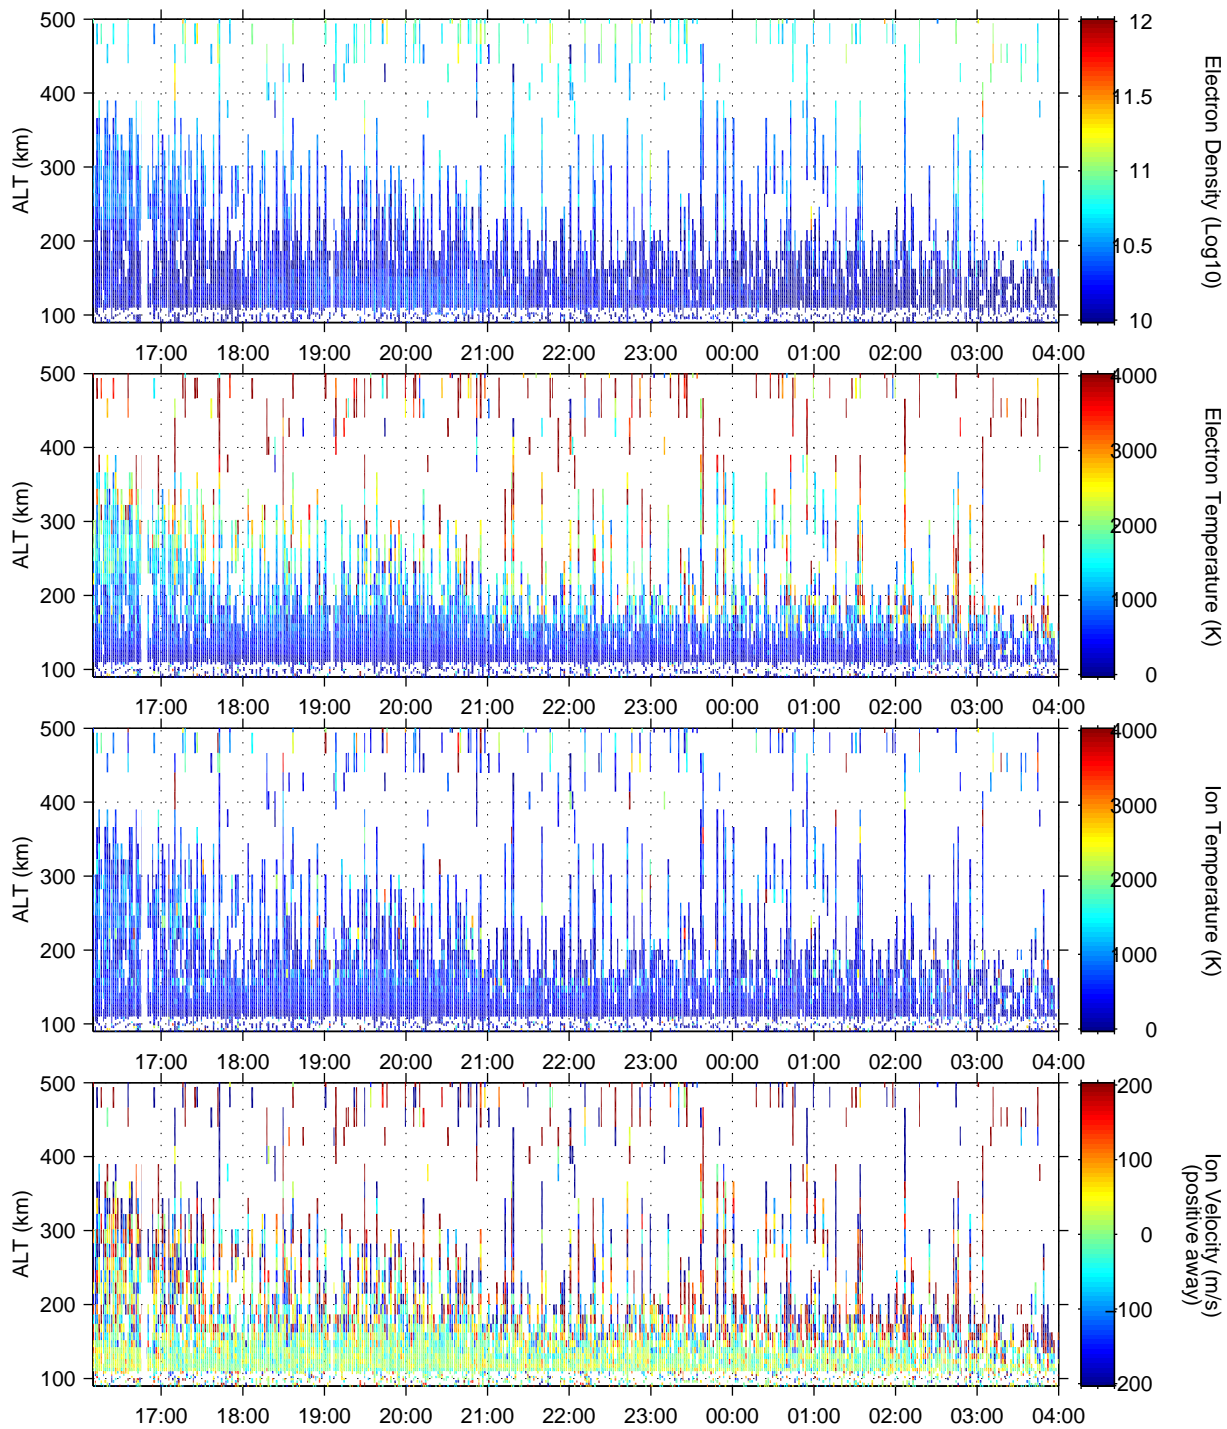

UHF tau2pl cp2 delta campaign on December 13–14, 2004

shcpu1: /EISCAT00/nozawa/vizu: Made at ST EL on Dec 15, 2004: magic=1.1: No Ne calibration was made yet.