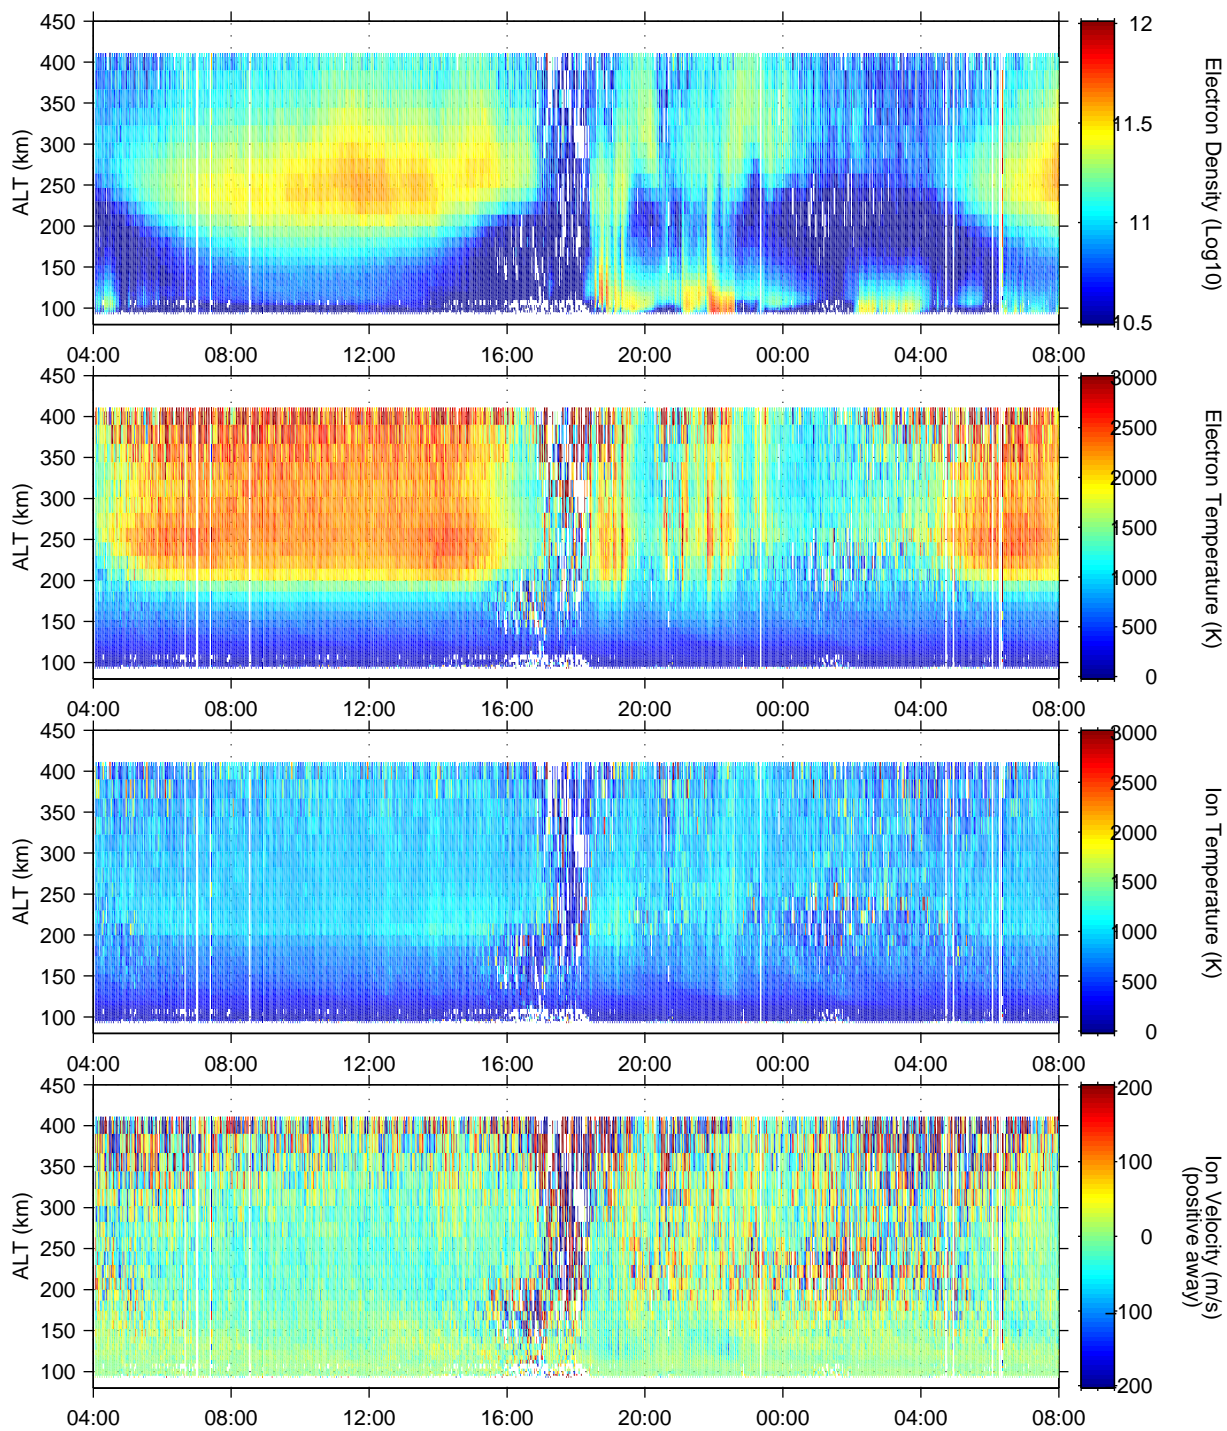

UHF

arc1 sp ni vw on October 9–10, 2005

shcpu1: /EISCAT00/nozawa/vizu

UNIVERSAL TIME

Made at STEL on Oct 10, 2005:No Ne calibration was made yet.