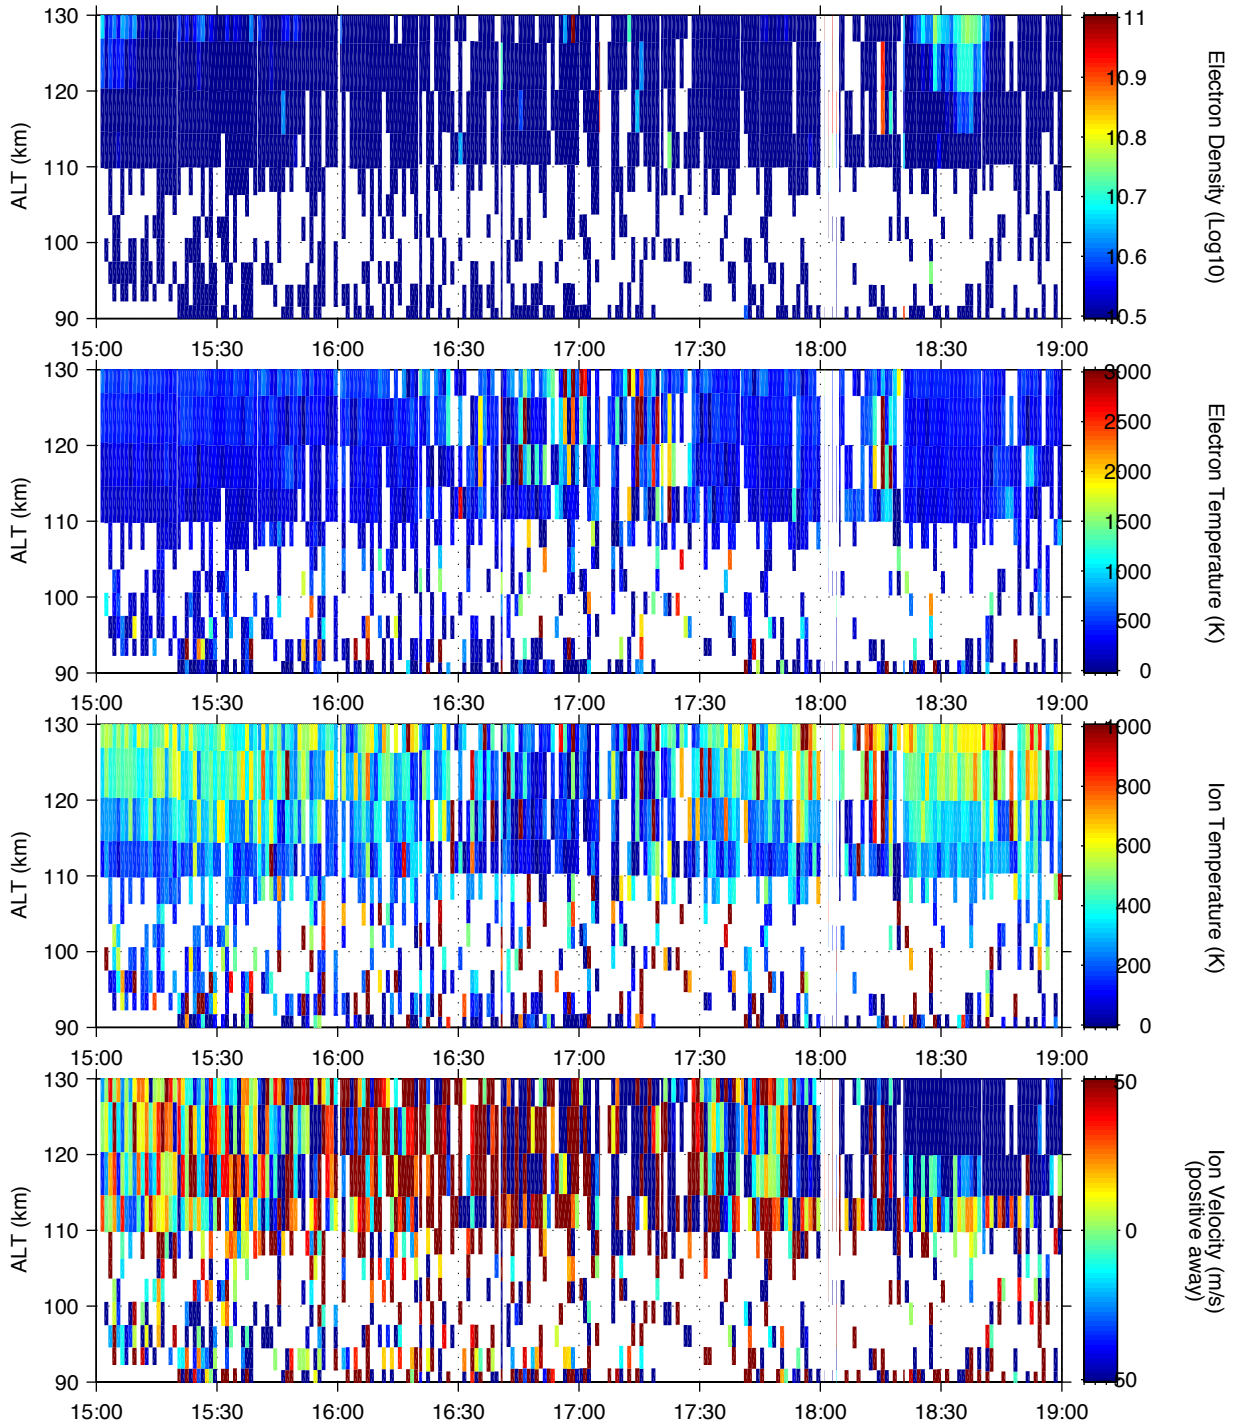

UHF

arc1 sp ni mi on March 3, 2006

sr2: /EISCAT22/nozawa/vizu

UNIVERSAL TIME

Made at STEL on March 3, 2006: No Ne calibration was made yet.