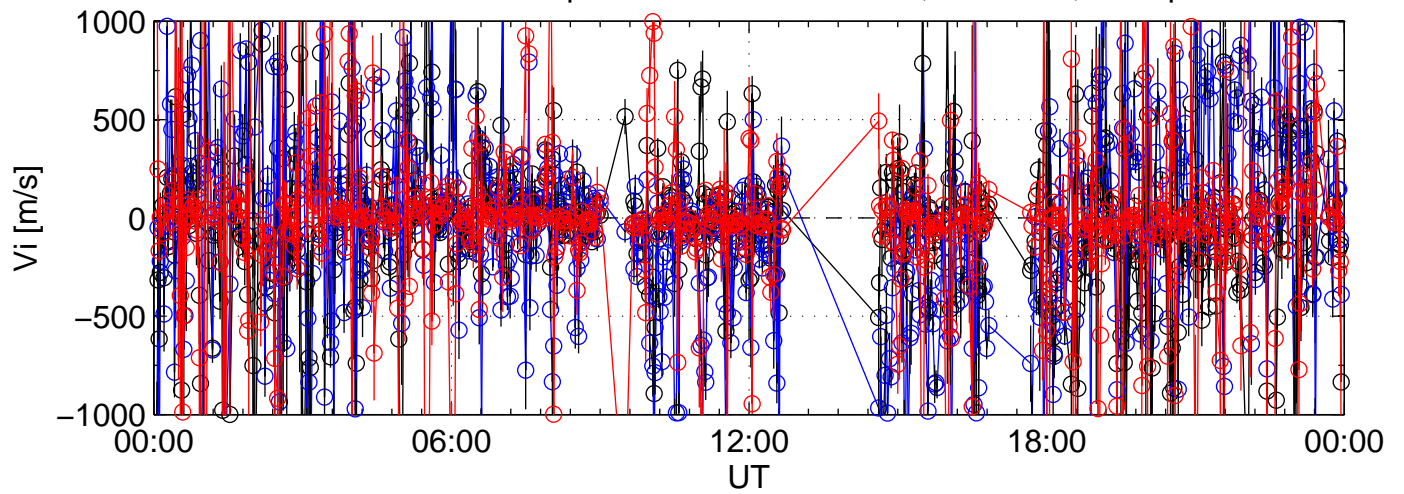

1986-09-24 kst cp3e 0000sec black:North, blue:East, red:Up

1986-09-24 kst cp3e 0000sec black:North, blue:East