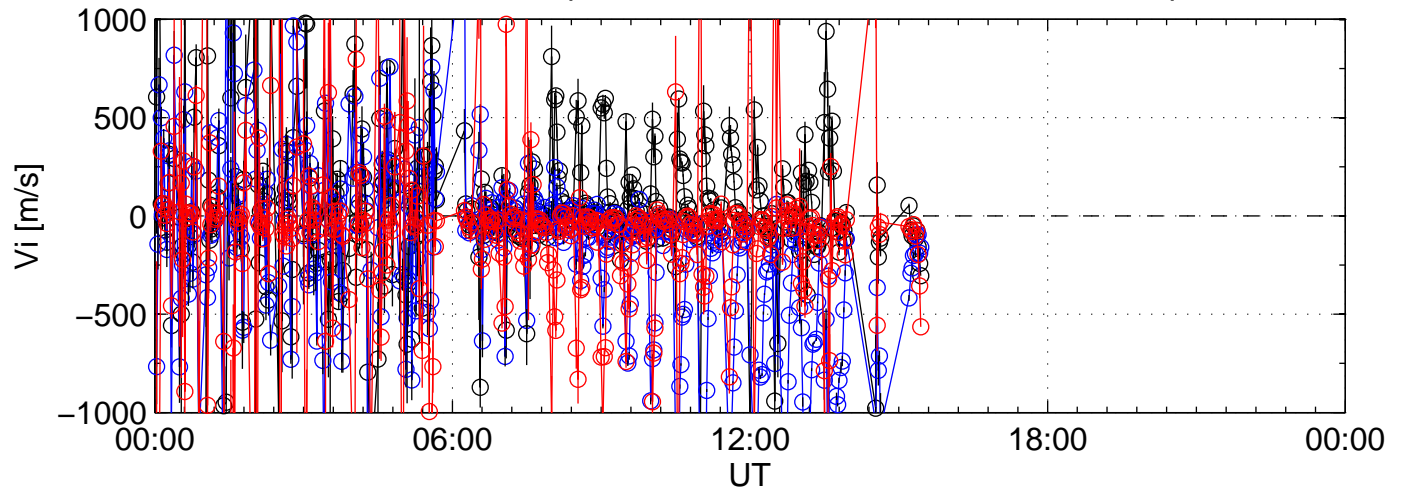

1988-02-11 kst cp3e 0000sec black:North, blue:East, red:Up

1988-02-11 kst cp3e 0000sec black:North, blue:East