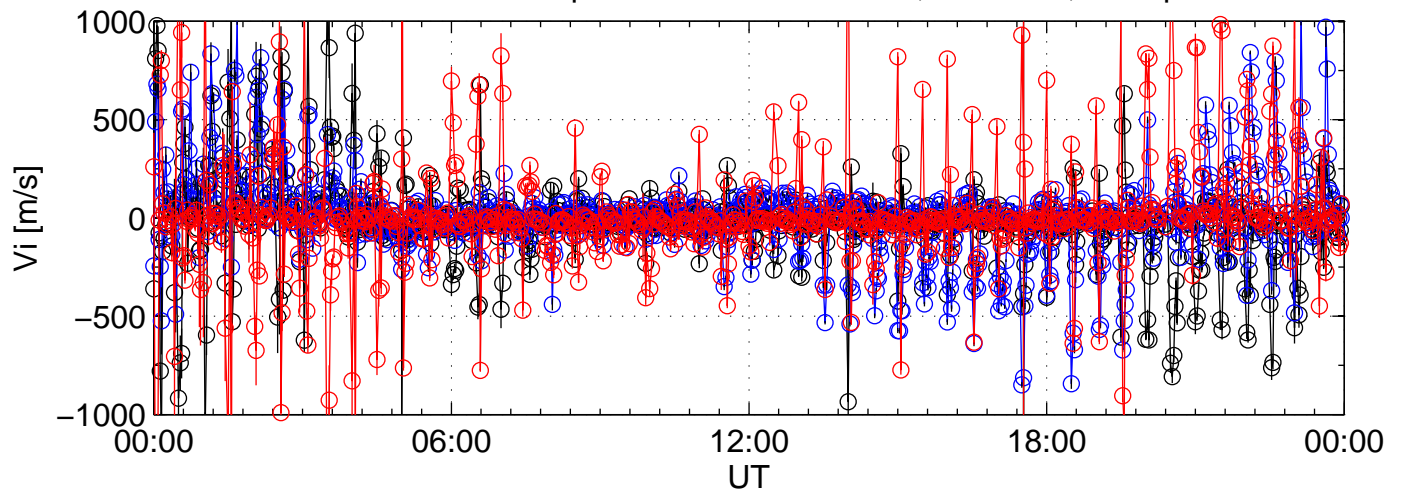

1988-04-26 kst cp3f 0000sec black:North, blue:East, red:Up

1988-04-26 kst cp3f 0000sec black:North, blue:East