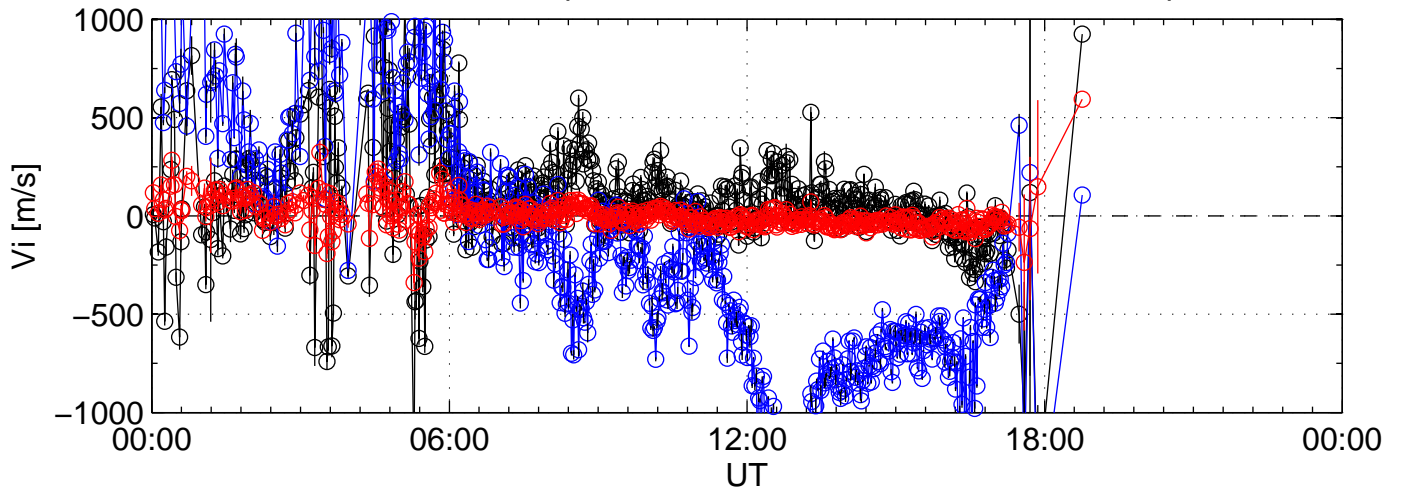

1989-04-26 kst cp1h 0000sec black:North, blue:East, red:Up

1989-04-26 kst cp1h 0000sec black:North, blue:East