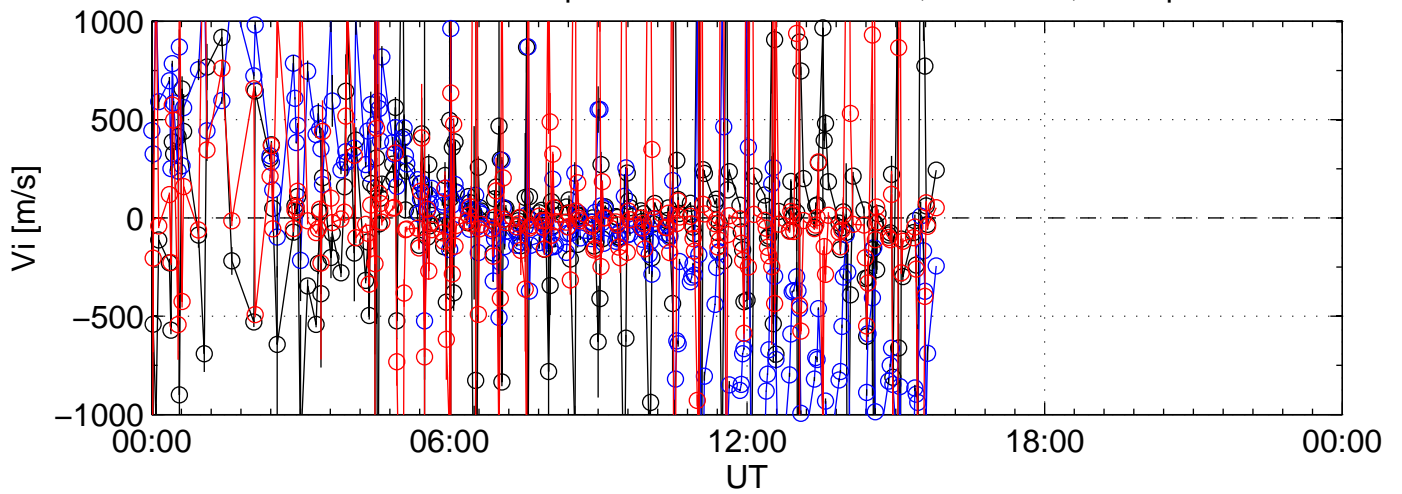

1990-02-17 kst cp1h 0000sec black:North, blue:East, red:Up

1990-02-17 kst cp1h 0000sec black:North, blue:East