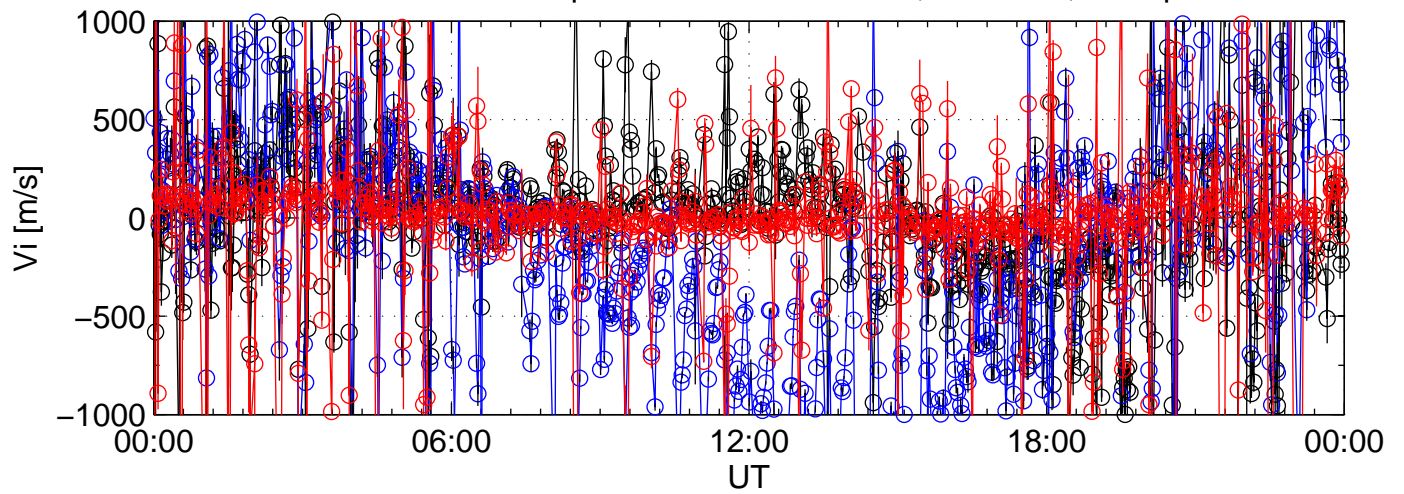

1991-09-26 kst cp3f 0000sec black:North, blue:East, red:Up

1991-09-26 kst cp3f 0000sec black:North, blue:East