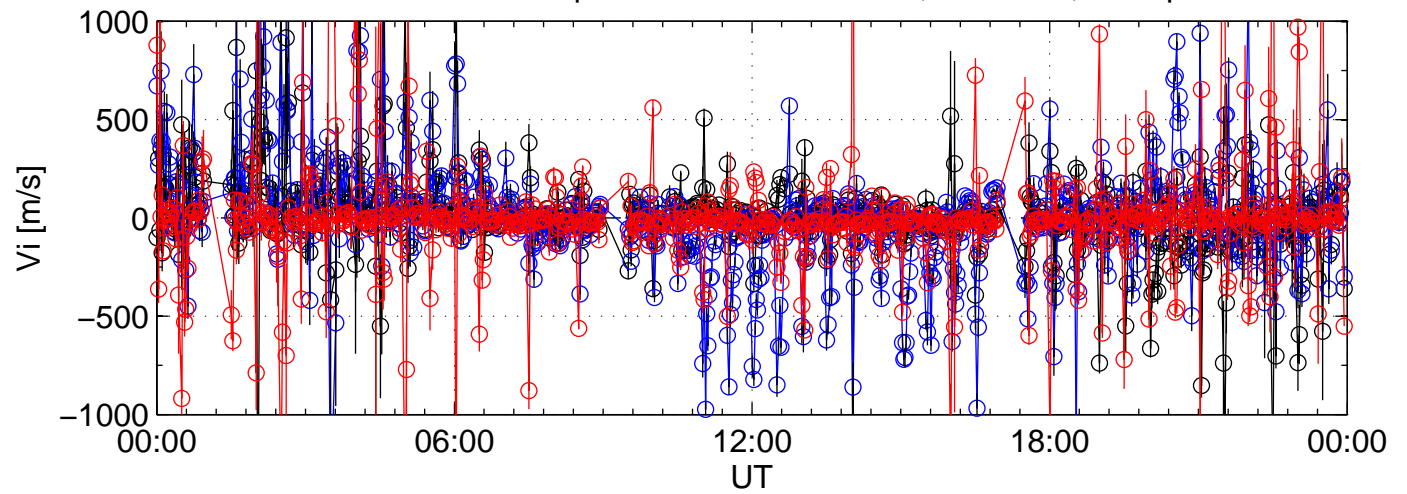

1992-09-23 kst cp3f 0000sec black:North, blue:East, red:Up

1992-09-23 kst cp3f 0000sec black:North, blue:East