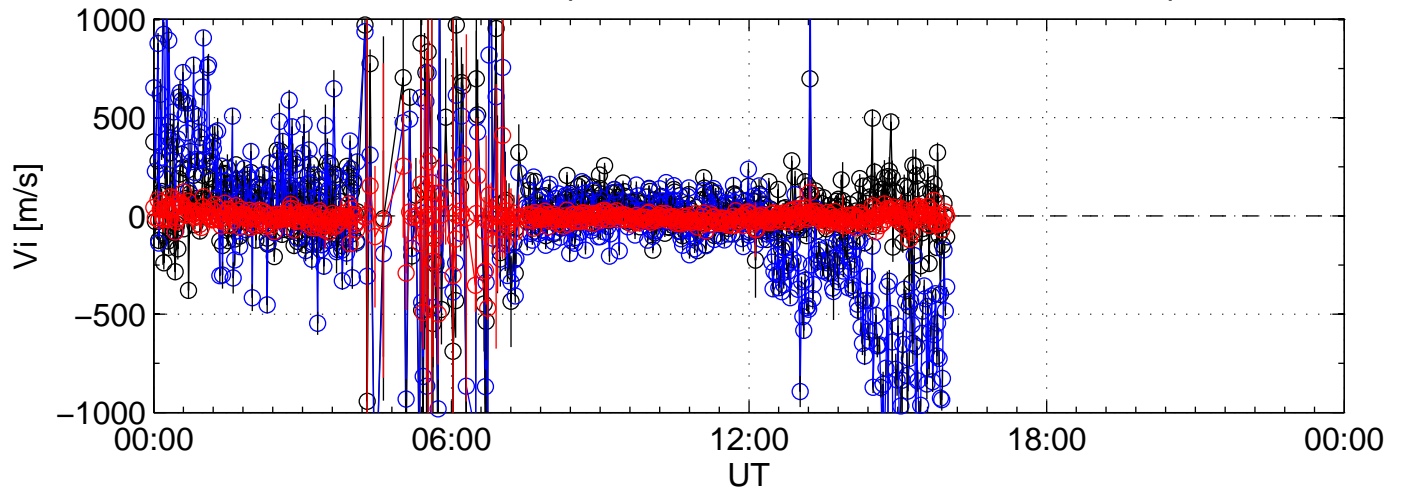

1996-03-22 kst cp1k 0000sec black:North, blue:East, red:Up

1996-03-22 kst cp1k 0000sec black:North, blue:East