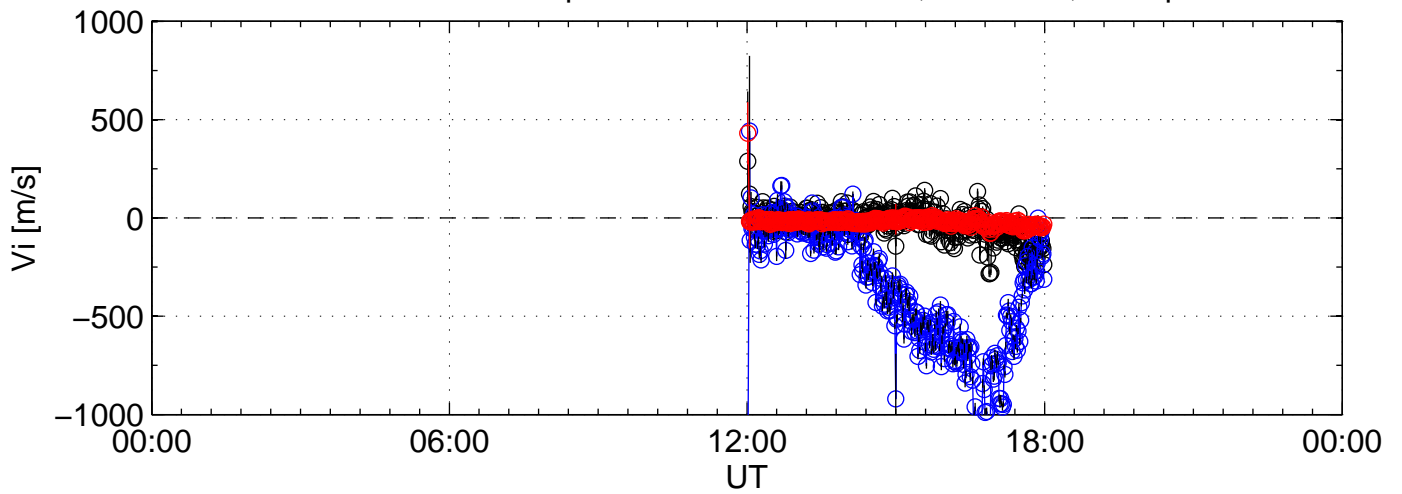

1996-04-24 kst cp1k 0060sec black:North, blue:East, red:Up

1996-04-24 kst cp1k 0060sec black:North, blue:East