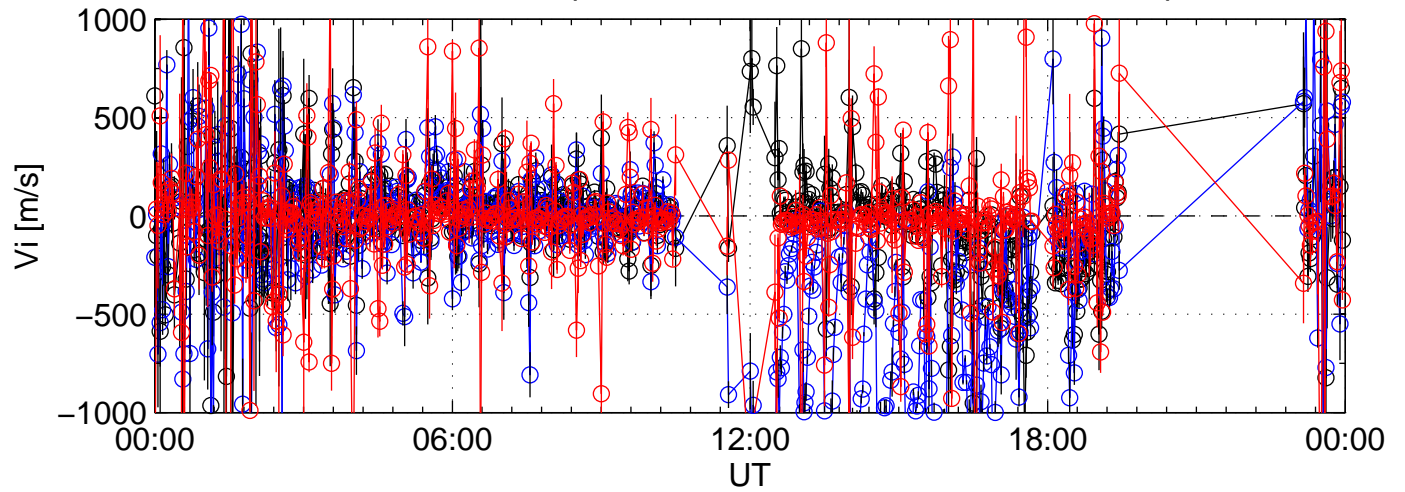

1999-04-21 kst cp3f 0000sec black:North, blue:East, red:Up

1999-04-21 kst cp3f 0000sec black:North, blue:East