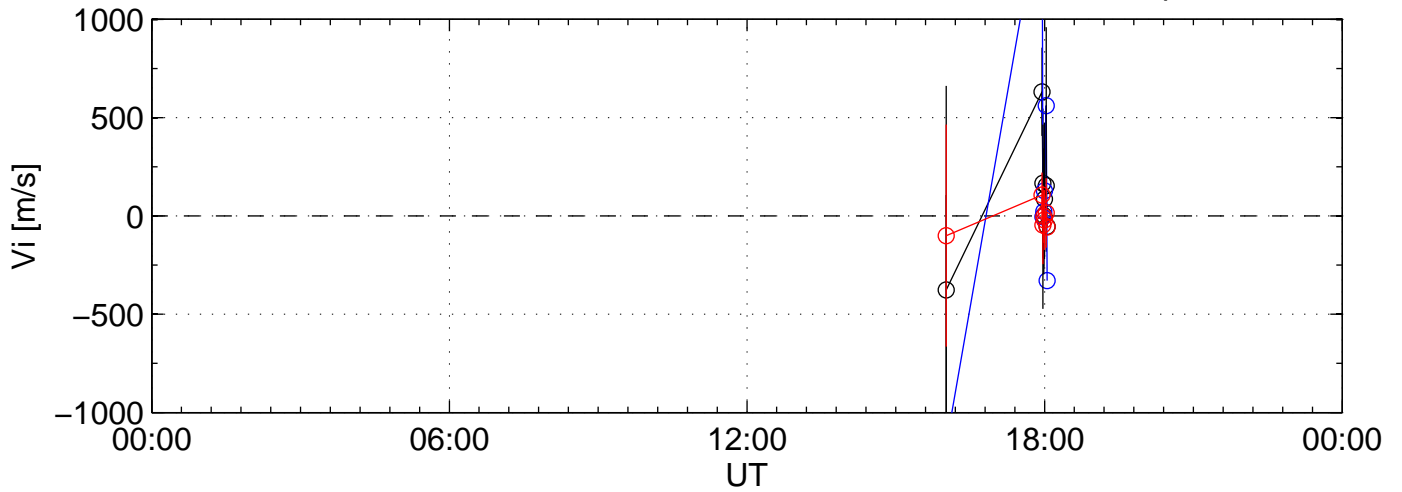

2001-11-08 kst tau2 0060sec black:North, blue:East, red:Up

2001-11-08 kst tau2 0060sec black:North, blue:East