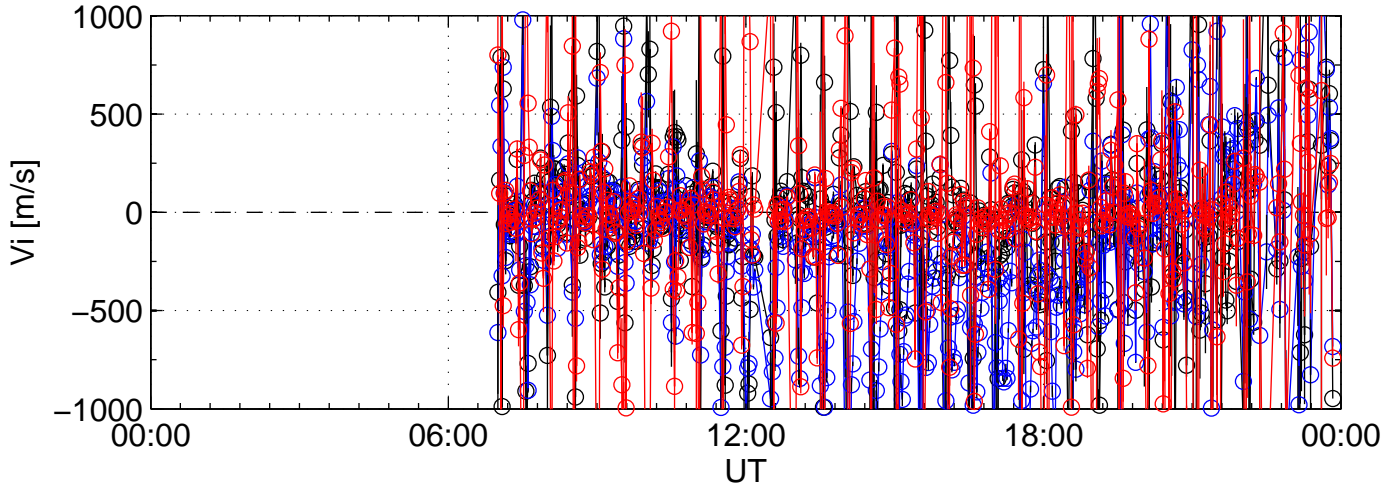

2002-04-15 kst tau3 0000sec black:North, blue:East, red:Up

2002-04-15 kst tau3 0000sec black:North, blue:East