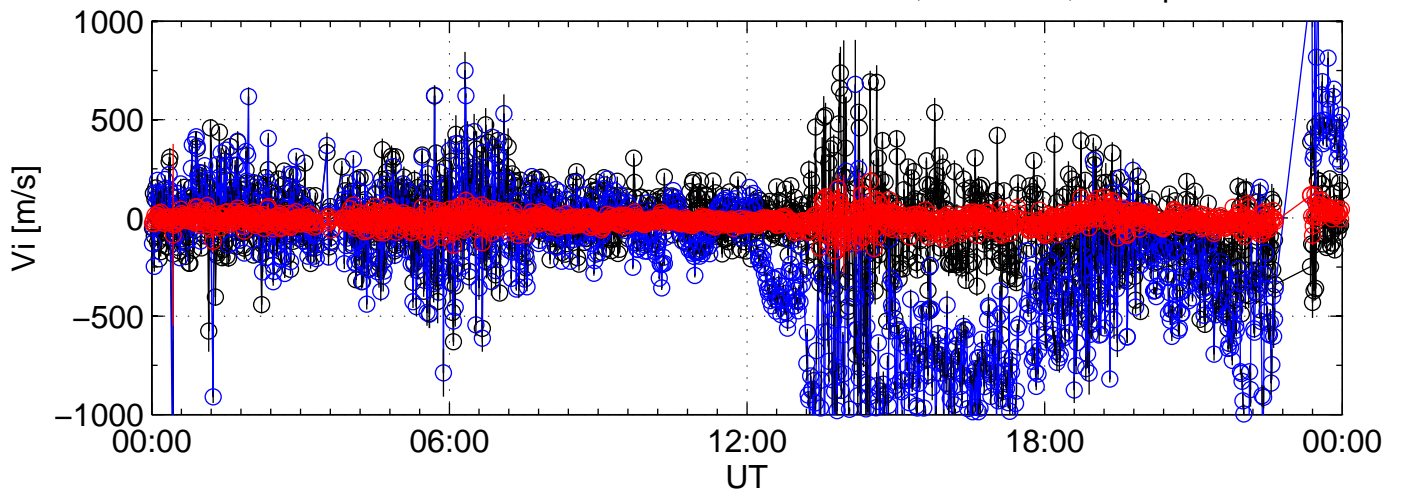

2002-12-04 kst tau2 0060sec black:North, blue:East, red:Up

2002-12-04 kst tau2 0060sec black:North, blue:East