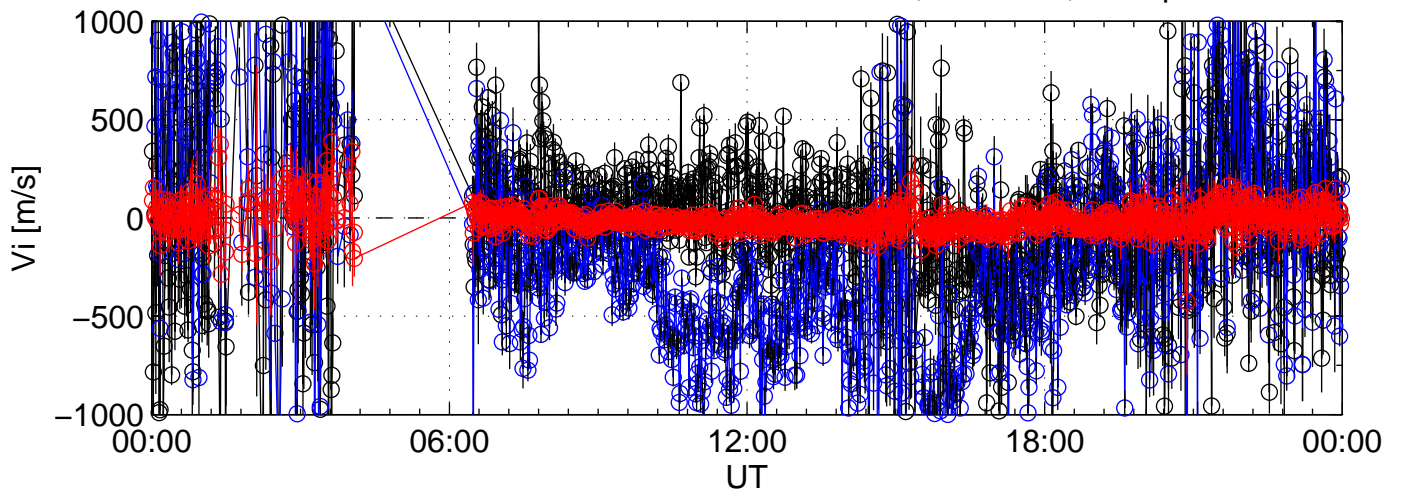

2003-10-22 kst tau1 0060sec black:North, blue:East, red:Up

2003-10-22 kst tau1 0060sec black:North, blue:East