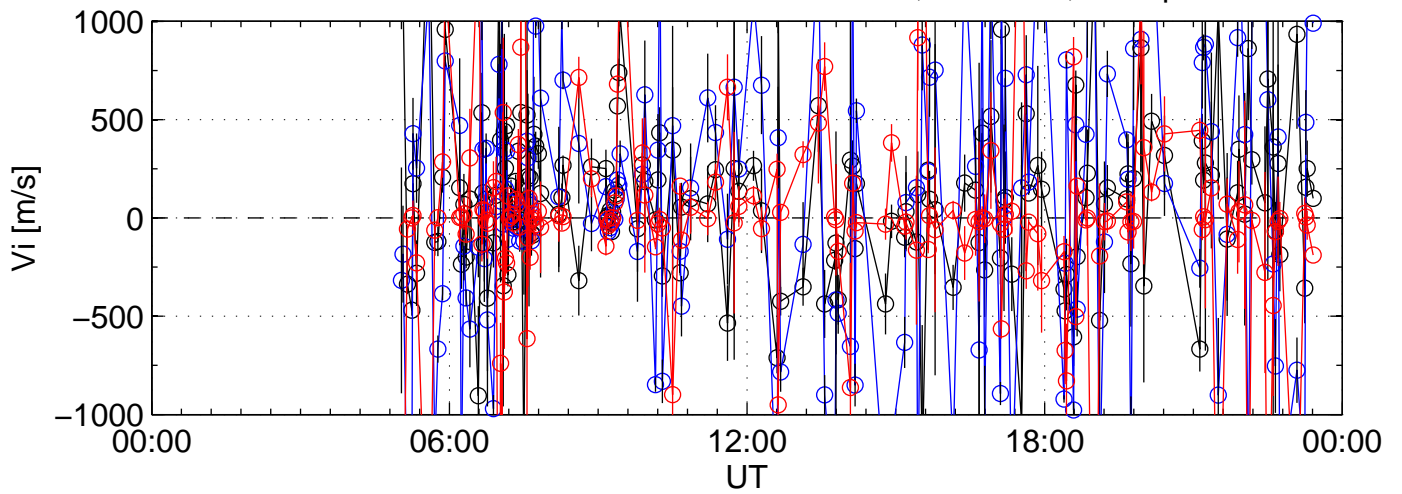

2004-05-18 kst tau1 0000sec black:North, blue:East, red:Up

2004-05-18 kst tau1 0000sec black:North, blue:East