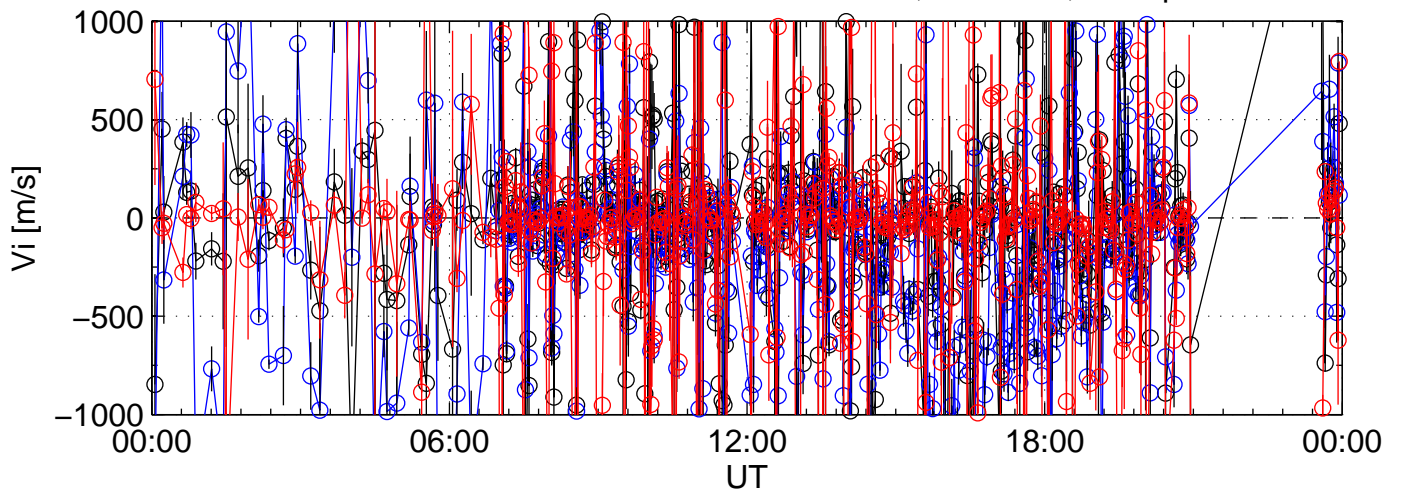

2004-05-19 kst tau1 0000sec black:North, blue:East, red:Up

2004-05-19 kst tau1 0000sec black:North, blue:East