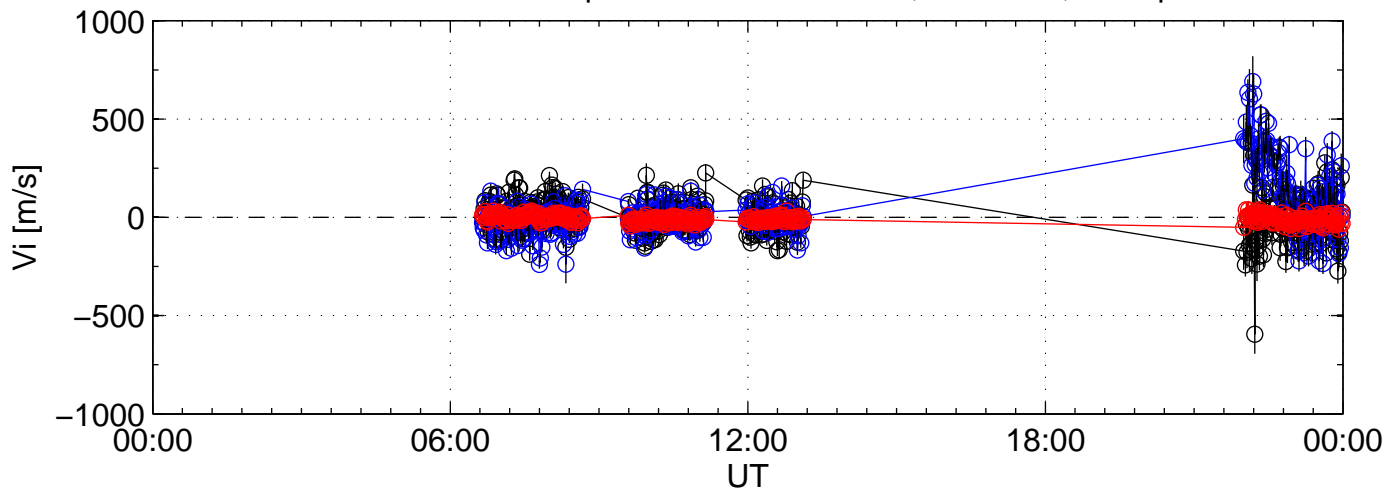

2005-03-31 kst t2pl 0060sec black:North, blue:East, red:Up

2005-03-31 kst t2pl 0060sec black:North, blue:East