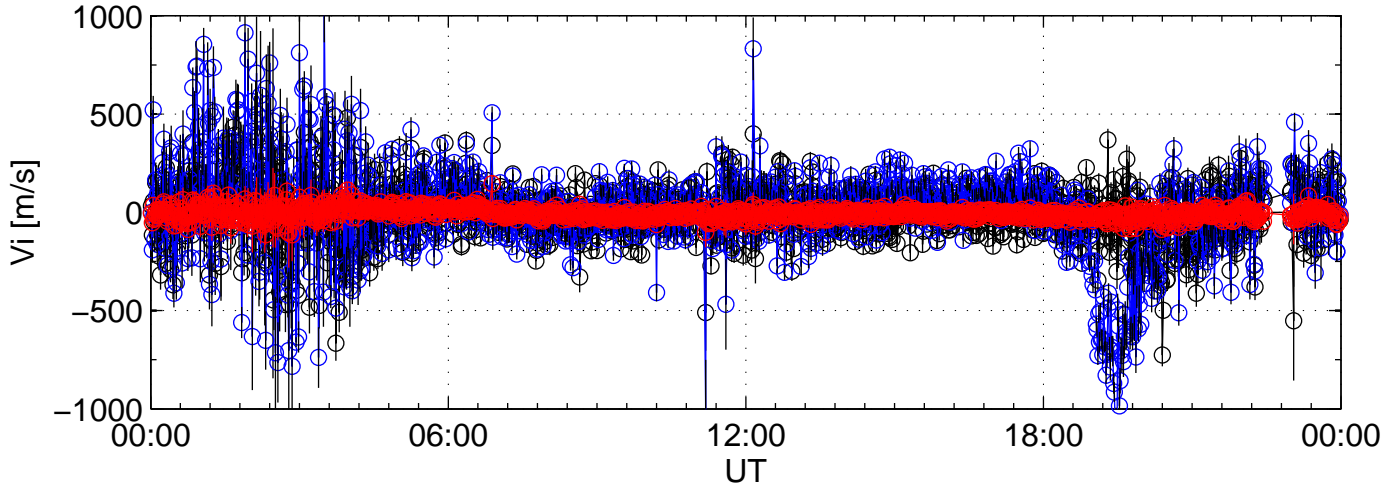

2005-04-01 kst t2pl 0060sec black:North, blue:East, red:Up

2005-04-01 kst t2pl 0060sec black:North, blue:East