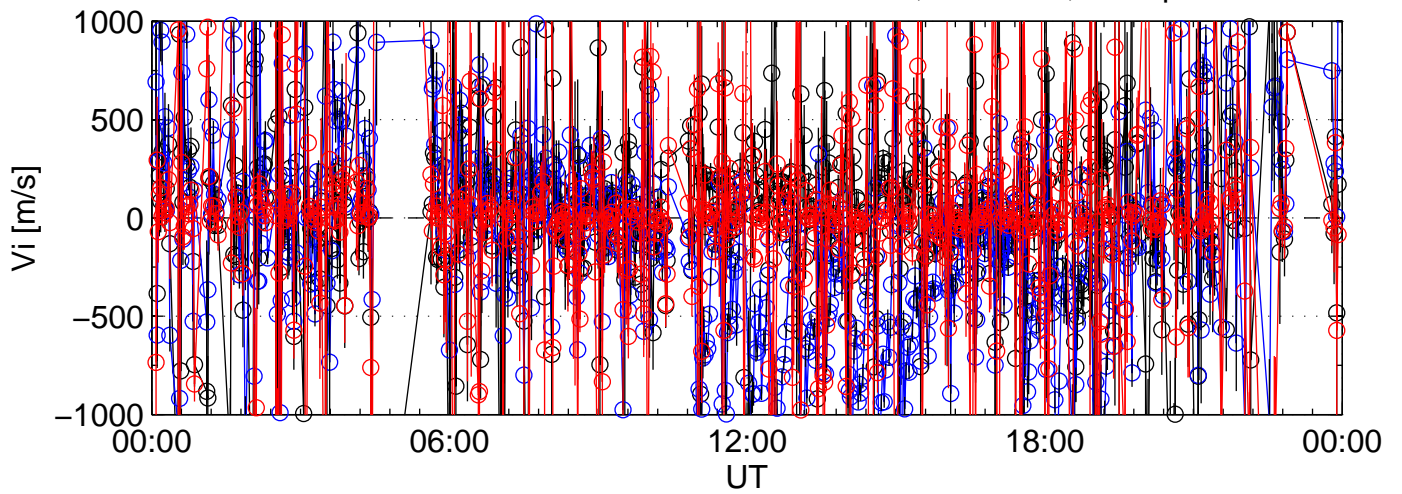

2005-04-20 kst tau1 0000sec black:North, blue:East, red:Up

2005-04-20 kst tau1 0000sec black:North, blue:East