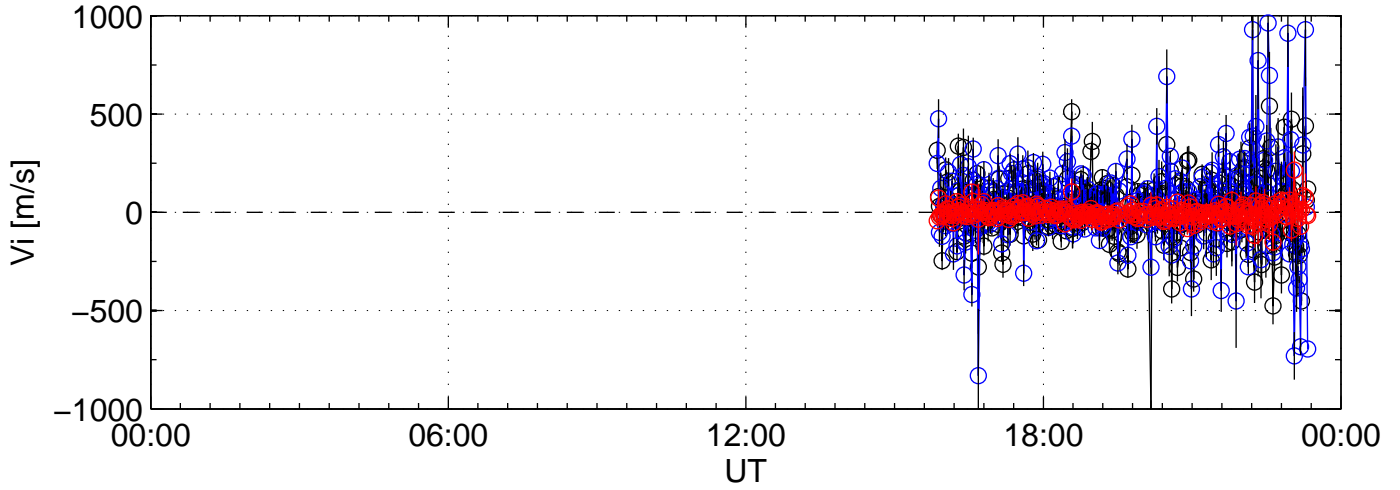

2005-09-07 kst t2pl 0000sec black:North, blue:East, red:Up

2005-09-07 kst t2pl 0000sec black:North, blue:East