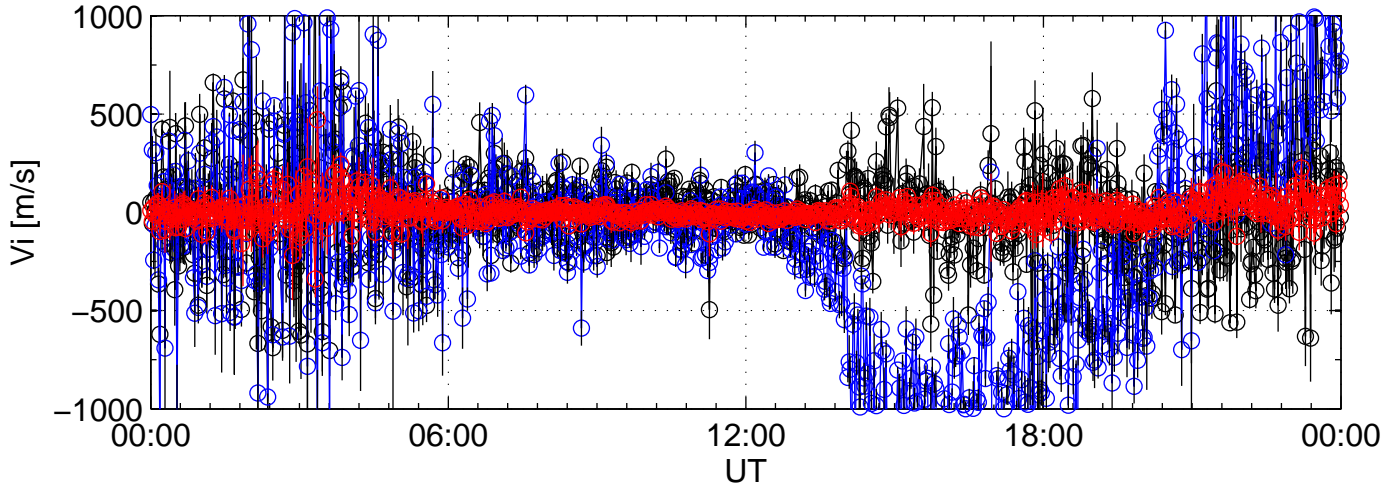

2005-09-09 kst t2pl 0000sec black:North, blue:East, red:Up

2005-09-09 kst t2pl 0000sec black:North, blue:East