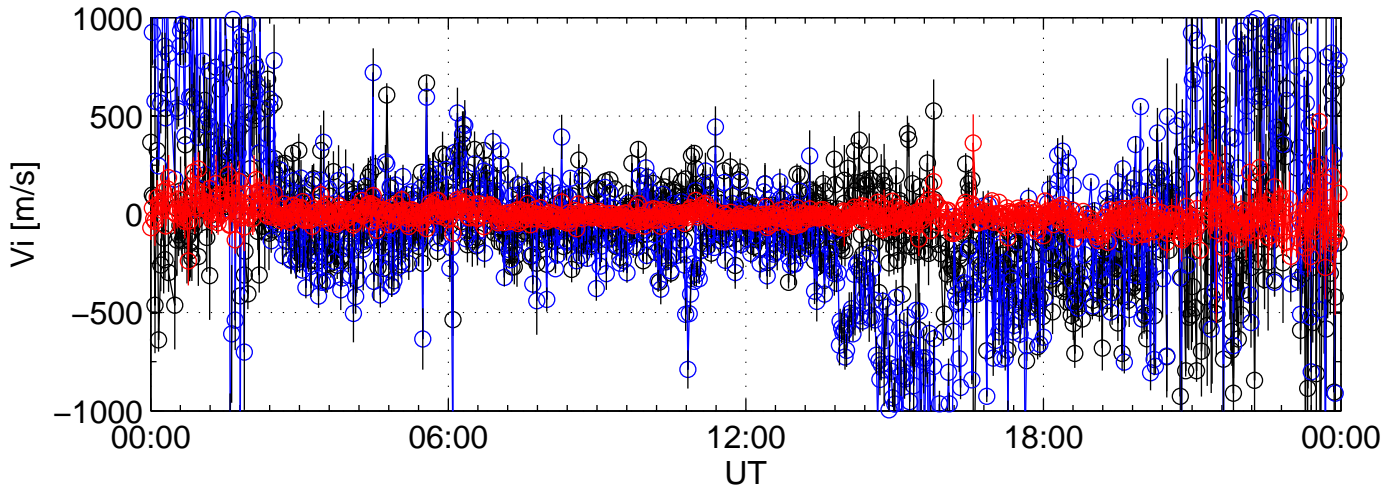

2005-09-10 kst t2pl 0000sec black:North, blue:East, red:Up

2005-09-10 kst t2pl 0000sec black:North, blue:East