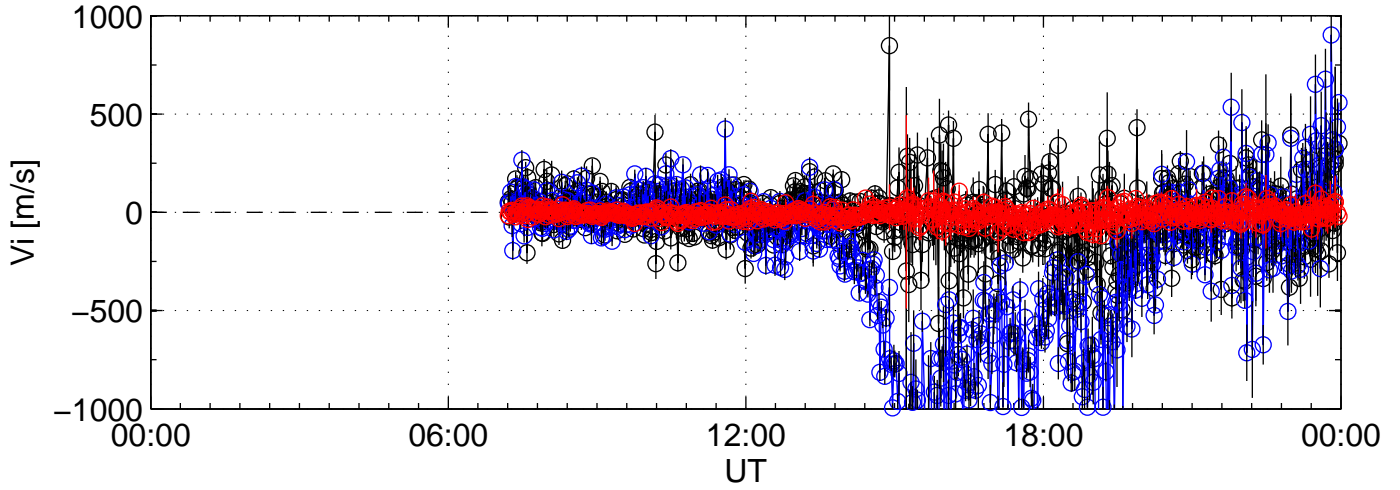

2005-09-22 kst t2pl 0000sec black:North, blue:East, red:Up

2005-09-22 kst t2pl 0000sec black:North, blue:East