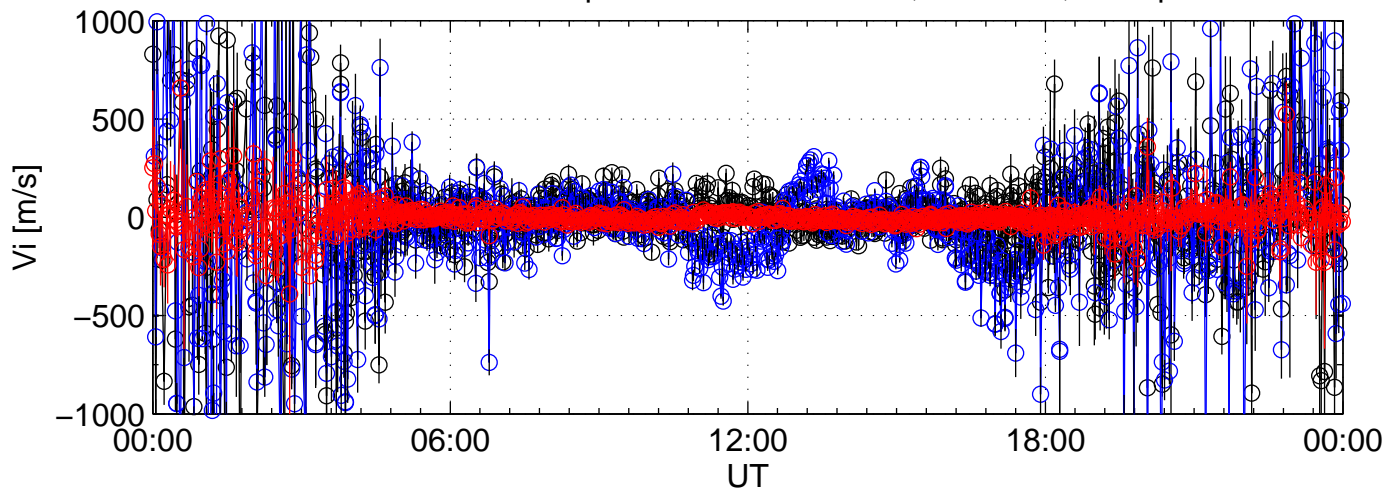

2005-09-25 kst t2pl 0000sec black:North, blue:East, red:Up

2005-09-25 kst t2pl 0000sec black:North, blue:East