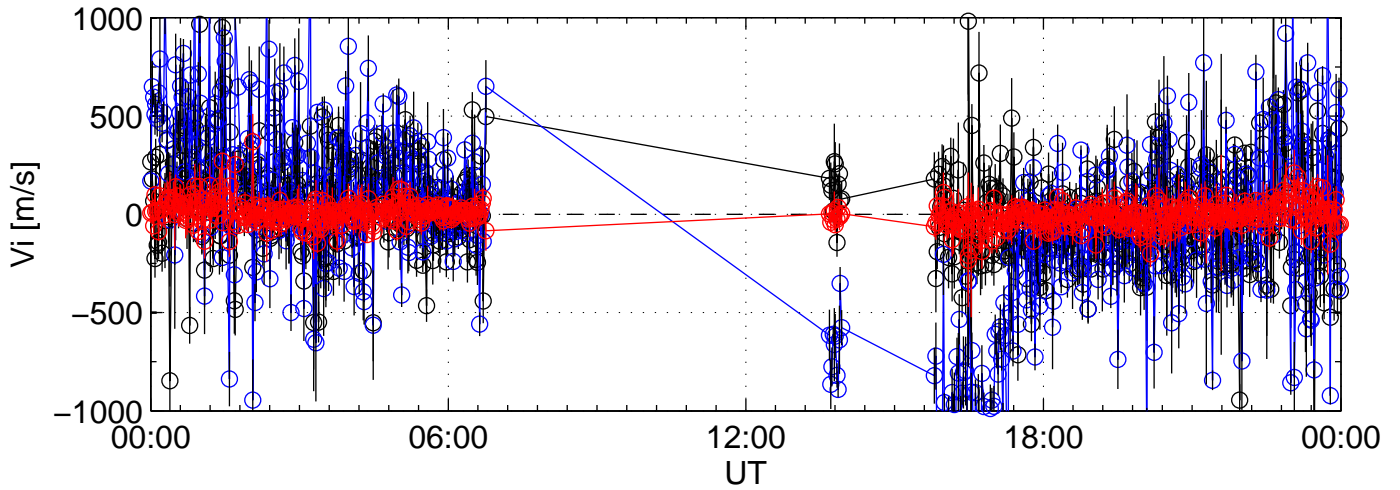

2005-09-28 kst t2pl 0000sec black:North, blue:East, red:Up

2005-09-28 kst t2pl 0000sec black:North, blue:East