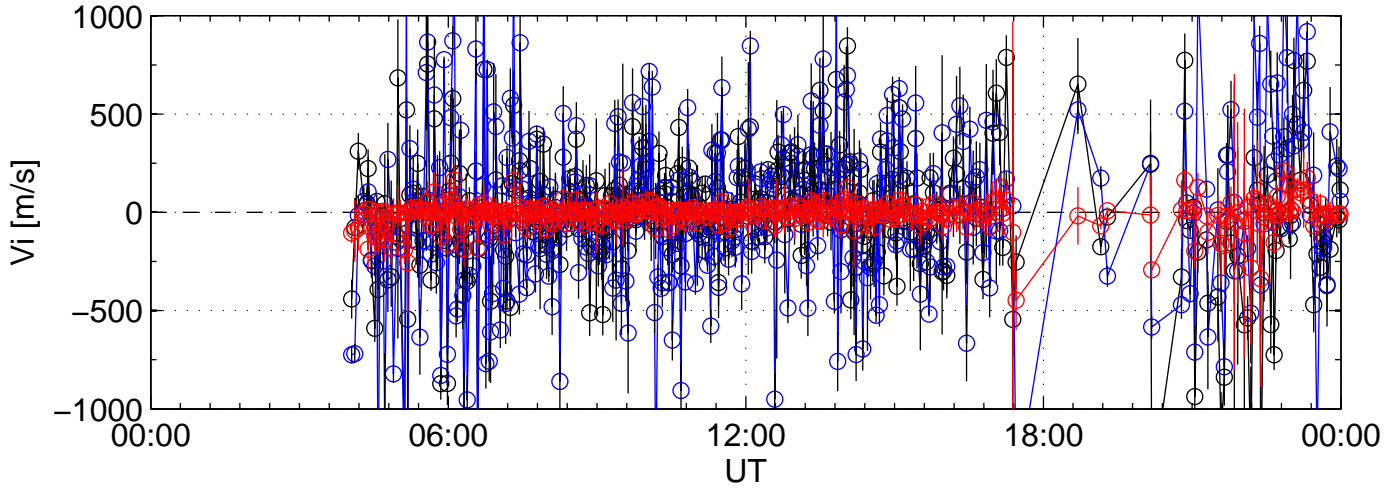

2005-10-09 kst arc1 0000sec black:North, blue:East, red:Up

2005-10-09 kst arc1 0000sec black:North, blue:East