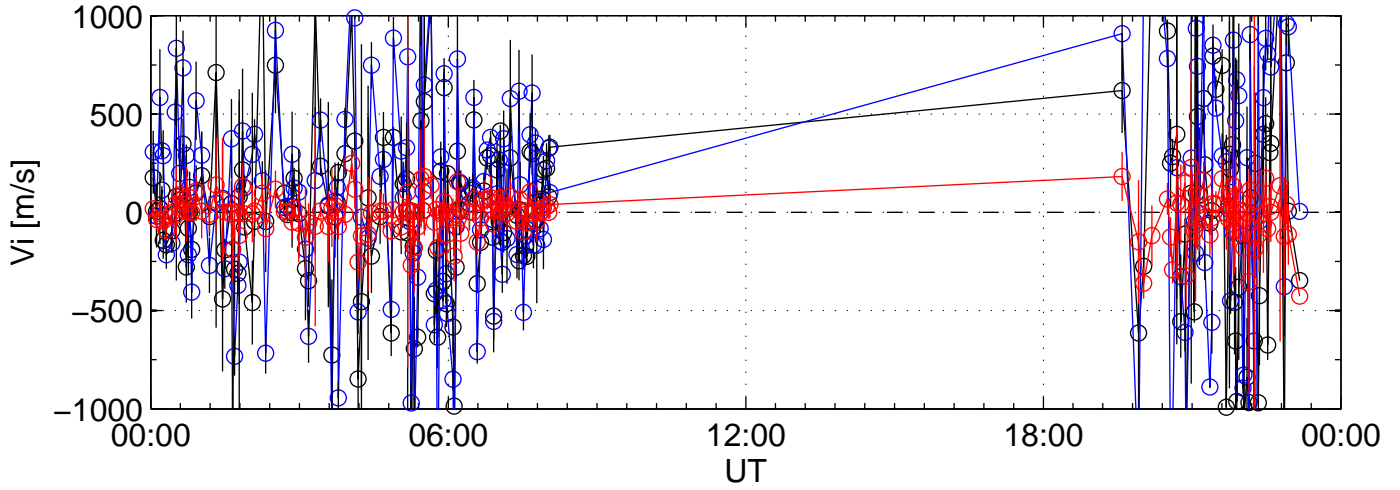

2005-10-10 kst arc1 0000sec black:North, blue:East, red:Up

2005-10-10 kst arc1 0000sec black:North, blue:East