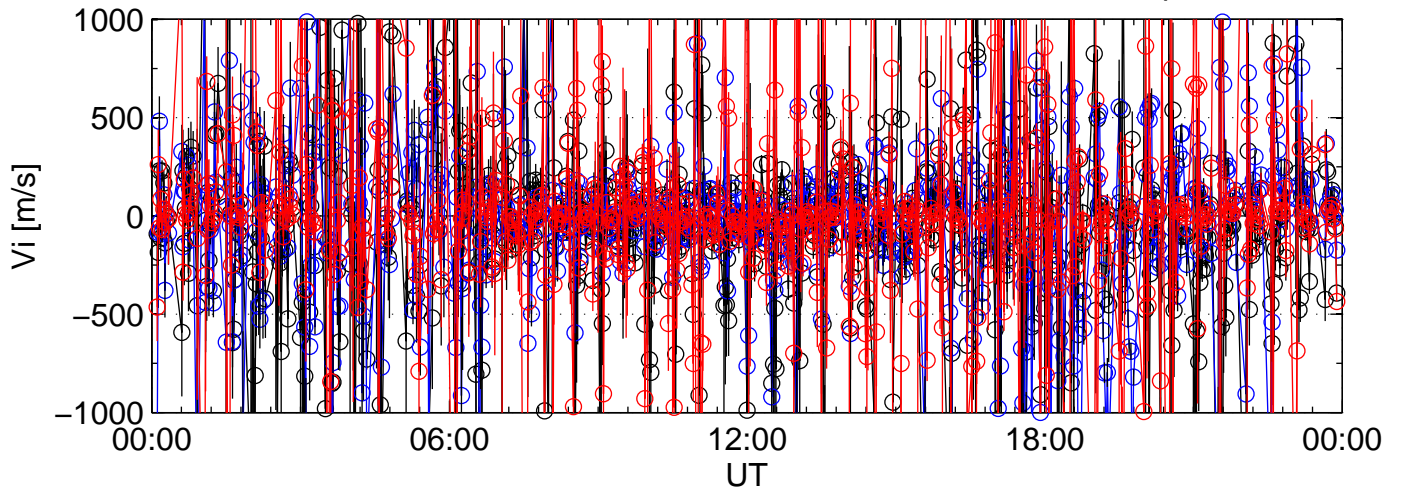

2005-11-10 kst tau1 0000sec black:North, blue:East, red:Up

2005-11-10 kst tau1 0000sec black:North, blue:East