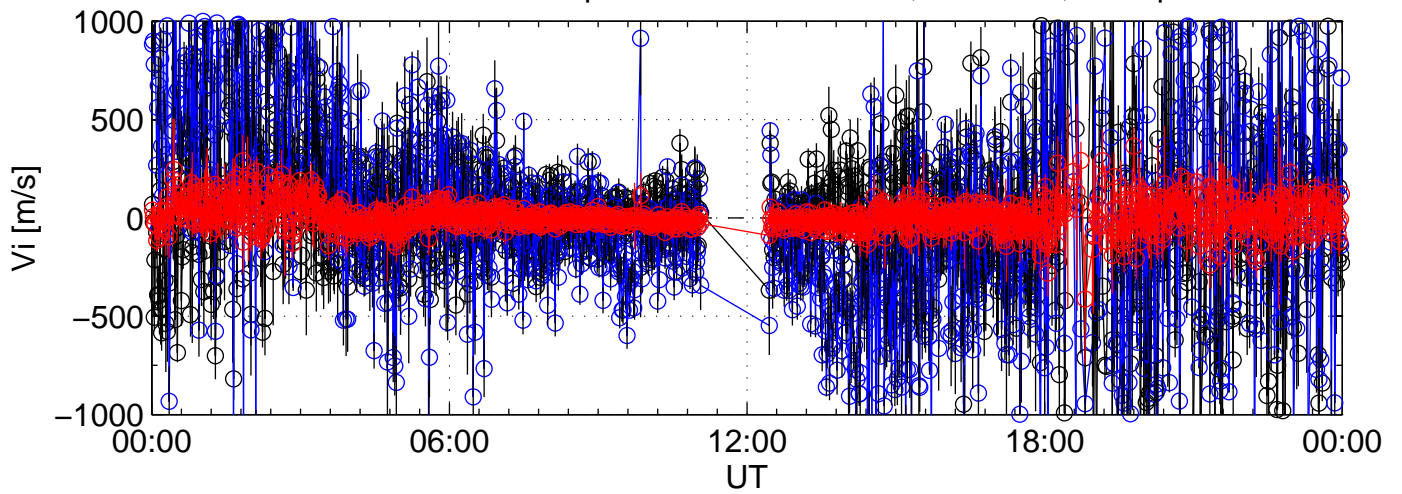

2006-03-07 kst t2pl 0060sec black:North, blue:East, red:Up

2006-03-07 kst t2pl 0060sec black:North, blue:East