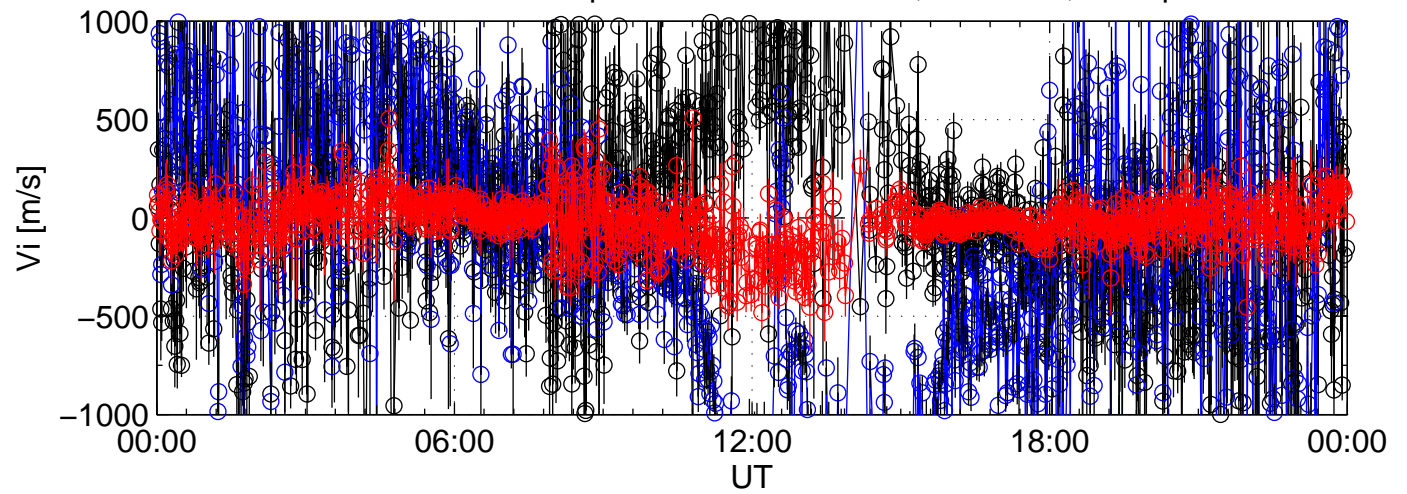

2006-04-05 kst t2pl 0060sec black:North, blue:East, red:Up

2006-04-05 kst t2pl 0060sec black:North, blue:East