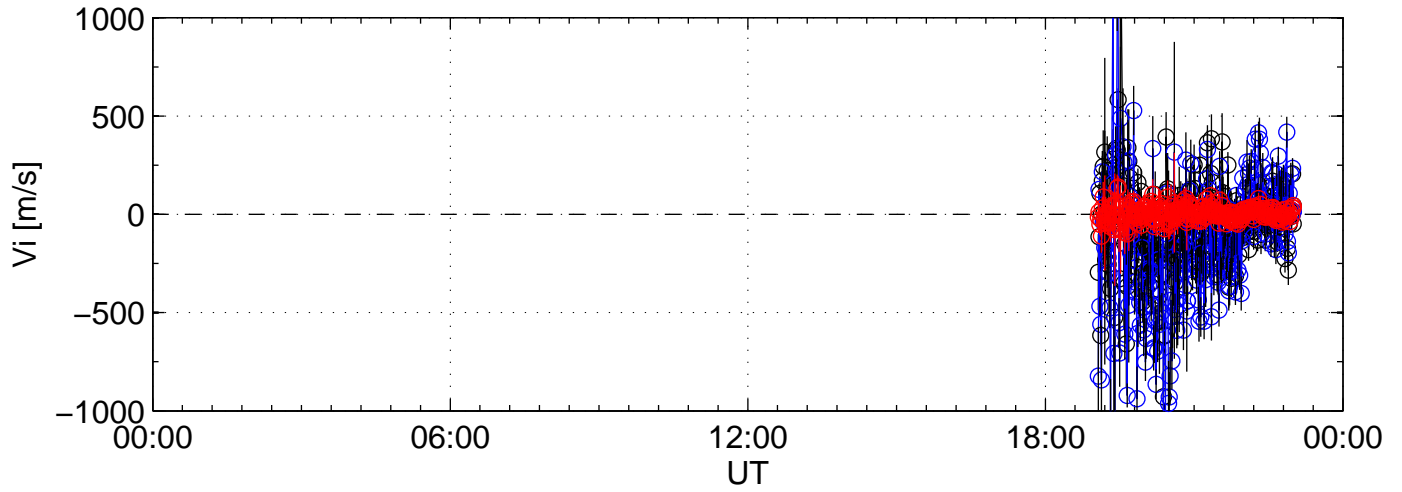

2006-10-08 kst t2pl 0060sec black:North, blue:East, red:Up

2006-10-08 kst t2pl 0060sec black:North, blue:East