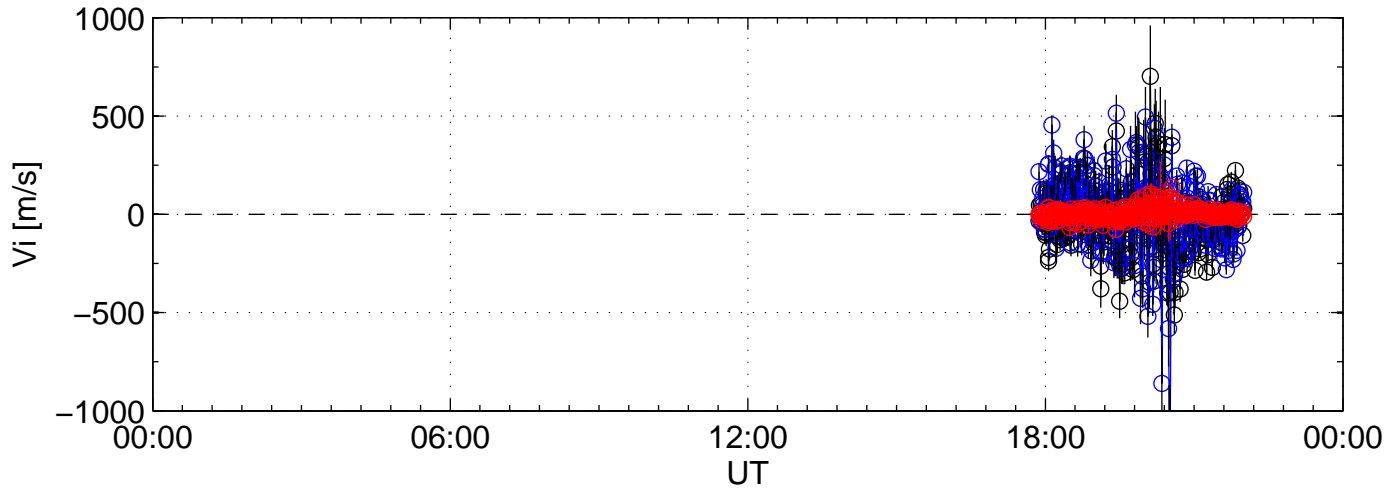

2006-10-09 kst t2pl 0060sec black:North, blue:East, red:Up

2006-10-09 kst t2pl 0060sec black:North, blue:East