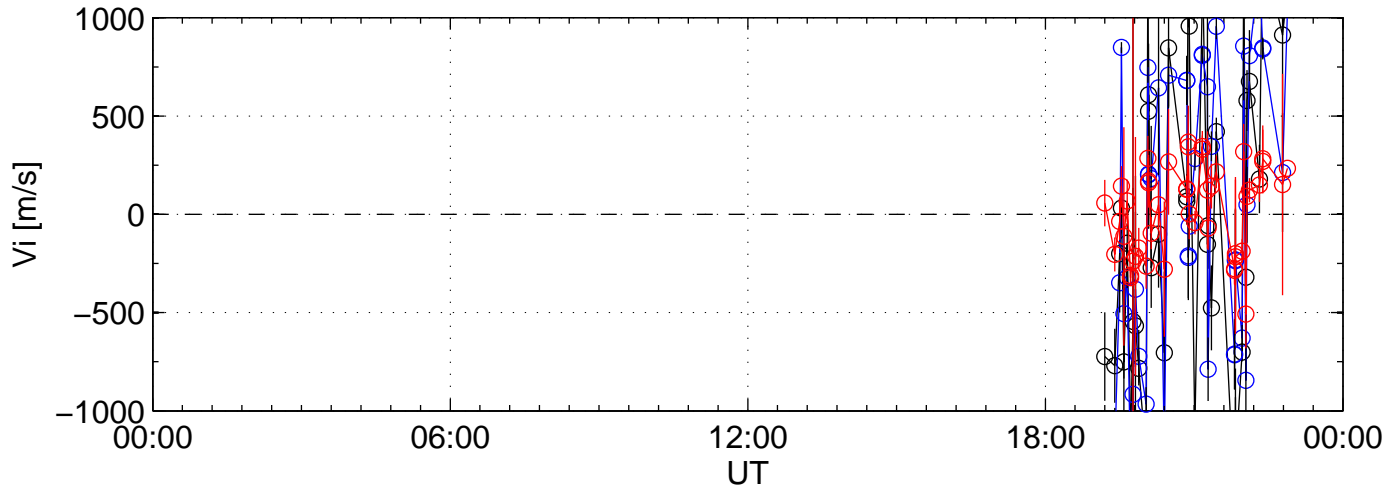

2006-10-11 kst t2pl 0060sec black:North, blue:East, red:Up

2006-10-11 kst t2pl 0060sec black:North, blue:East