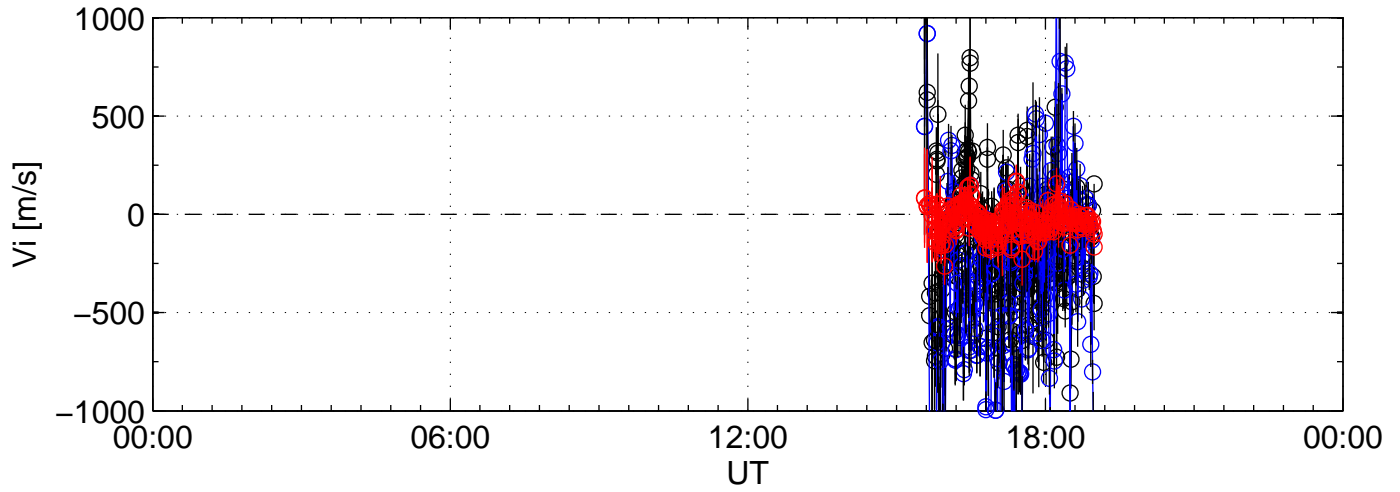

2006-10-14 kst t2pl 0060sec black:North, blue:East, red:Up

2006-10-14 kst t2pl 0060sec black:North, blue:East