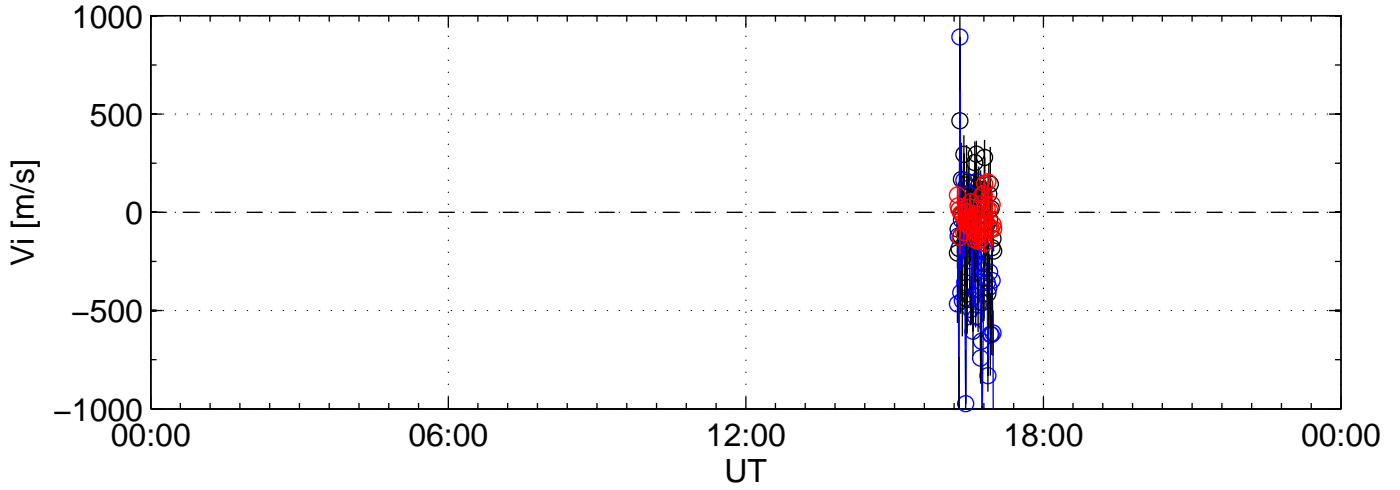

2006-10-16 kst t2pl 0060sec black:North, blue:East, red:Up

2006-10-16 kst t2pl 0060sec black:North, blue:East