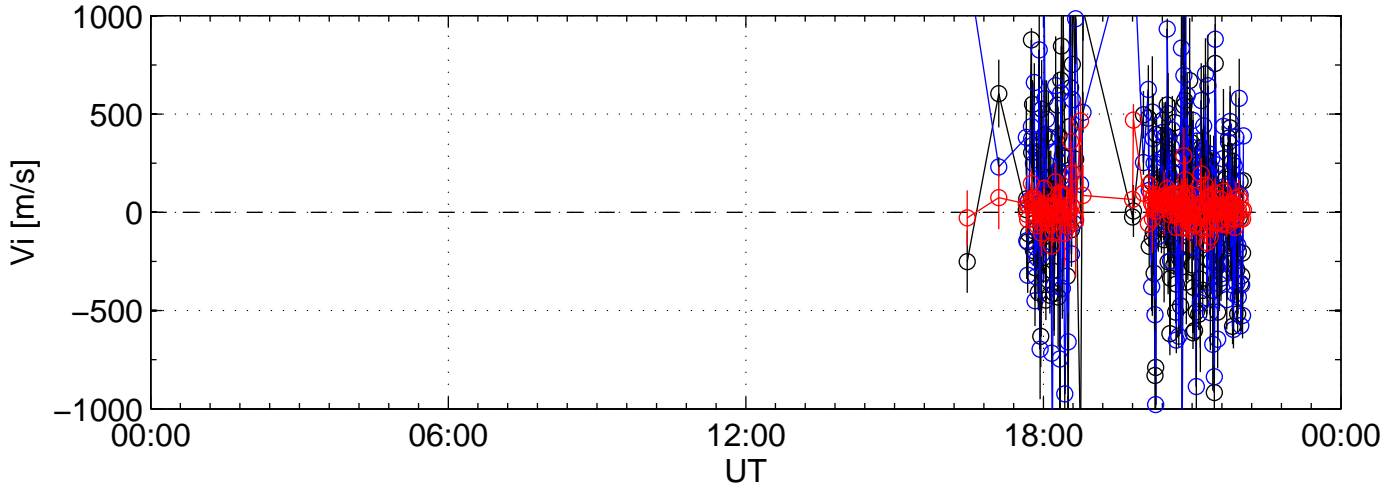

2006-10-17 kst t2pl 0060sec black:North, blue:East, red:Up

2006-10-17 kst t2pl 0060sec black:North, blue:East